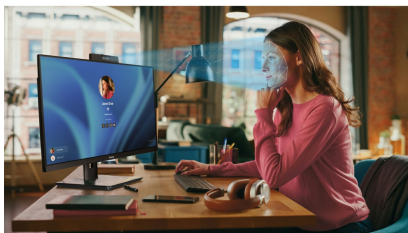

24" IPS monitor with a built-in Windows Hello camera and microphone

The XUB2490HSUH is a first-rate 24" desktop monitor designed for both professional and personal use. The IPS matrix ensures precise and consistent colour reproduction, delivering stunning visuals with wide viewing angles. Featuring a Blue Light Reducer and flicker-free LCD technology, it reduces eye strain, providing a comfortable viewing experience. Equipped with a 15 cm height-adjustable stand offering pivot and swivel functions, it allows for easy customization of screen position to suit your preferences. Moreover, it boasts a high-quality built-in 5MP autofocus webcam with a privacy shutter and microphone compliant with Windows Hello, adding convenience and security to your workspace.

Webcam Windows hello

The built-in web camera with microphone and autofocus guarantees seamless compatibility with any video or web conferencing platform. Compliance with Windows Hello allows users to sign in to their devices using biometric authentication methods. It provides a convenient and secure way to access devices and applications without the need for passwords.