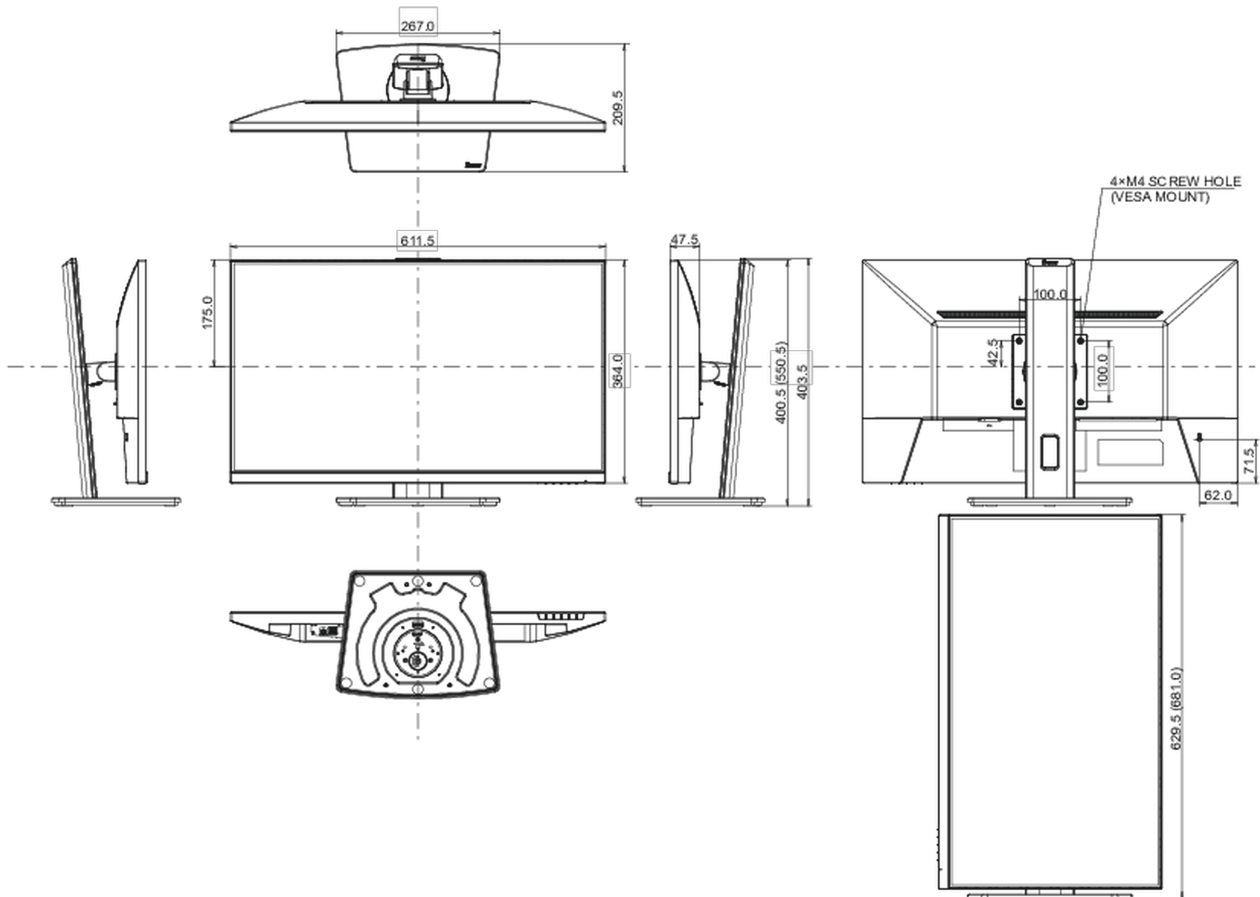

01 DISPLAY CHARACTERISTICS

Design	3-side borderless
Diagonal	27", 68.6cm
Panel	IPS panel technology LED, matte finish
Native resolution	1920 x 1080 @100Hz (2.1 megapixel Full HD)
Aspect ratio	16:9
Panel brightness	300 cd/m ²
Static contrast	1300:1
Advanced contrast	80M:1
Response time (MPRT)	1ms
Viewing zone	horizontal/vertical: 178°/178°, right/left: 89°/89°, up/down: 89°/89°
Colour support	16.7mIn (sRGB: 96%; NTSC: 72%)
Horizontal Sync	30 - 110kHz
Viewable area W x H	597.9 x 336.3mm, 23.5 x 13.2"
Pixel pitch	0.311mm
Colour	matte, black

04 MECHANICAL

Display position adjustments	height, swivel, tilt, pivot (rotation both sides)
Height adjustment	150mm
Rotation (PIVOT function)	90°
Swivel stand	120°; 60° left; 60° right
Tilt angle	23° up; 5° down
VESA mounting	100 x 100mm
Cable management system	yes

Product dimensions W x H x D	611.5 x 435 x 189mm
Box dimensions W x H x D	691 x 142 x 447mm
Weight (without box)	5.4kg
Weight (with box)	6.5kg
EAN code	4948570124633

All trademarks and registered trademarks acknowledged. E & O E. Specification subject to change without notice. All LCD's comply with ISO-9241-307:2008 in connection with pixel defects.