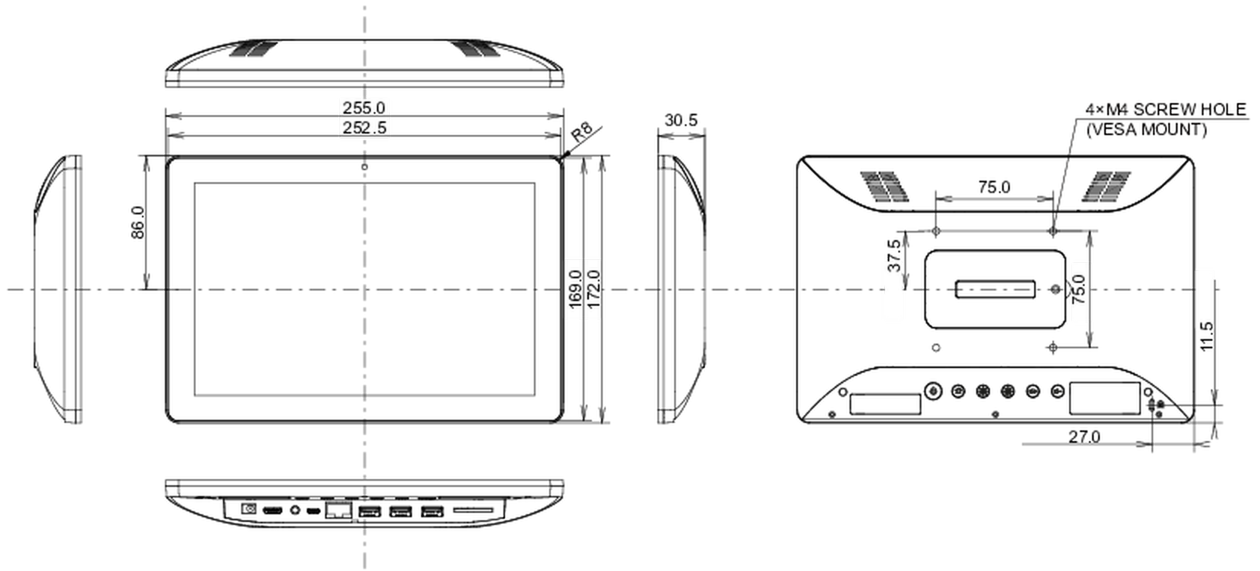

## 06 MECHANICAL

Orientation	landscape, portrait, face-up
VESA mounting	75 x 75mm

## 08 POWER MANAGEMENT

Power supply unit	external
Power supply	DC 12 V
Power usage	18W typical, 0.5W stand by

## 10 DIMENSIONS / WEIGHT

Product dimensions W x H x D	255 x 172 x 30.5mm
Box dimensions W x H x D	398 x 223 x 68mm
Weight (without box)	0.8kg
Weight (with box)	1.36kg
EAN code	4948570124541

© IIYAMA CORPORATION. ALL RIGHTS RESERVED