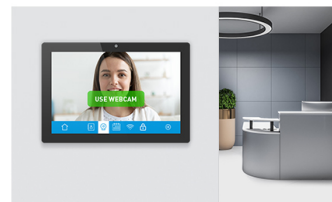

The Power over Ethernet technology (POE) allows to provide both data connection and power by a single cable, simplifying all installations. This monitor can operate in landscape, portrait or face-up orientation. Together with the built-in camera, microphone and speakers it offers limitless, interactive installation possibilities.

#### Built-in webcam, microphone & speakers

Making the screen a perfect solution for semi or fully automated reception solutions allowing businesses to track and manage visitor traffic at the front desk lobby without compromising on the safety and security of your staff, visitors and company assets.