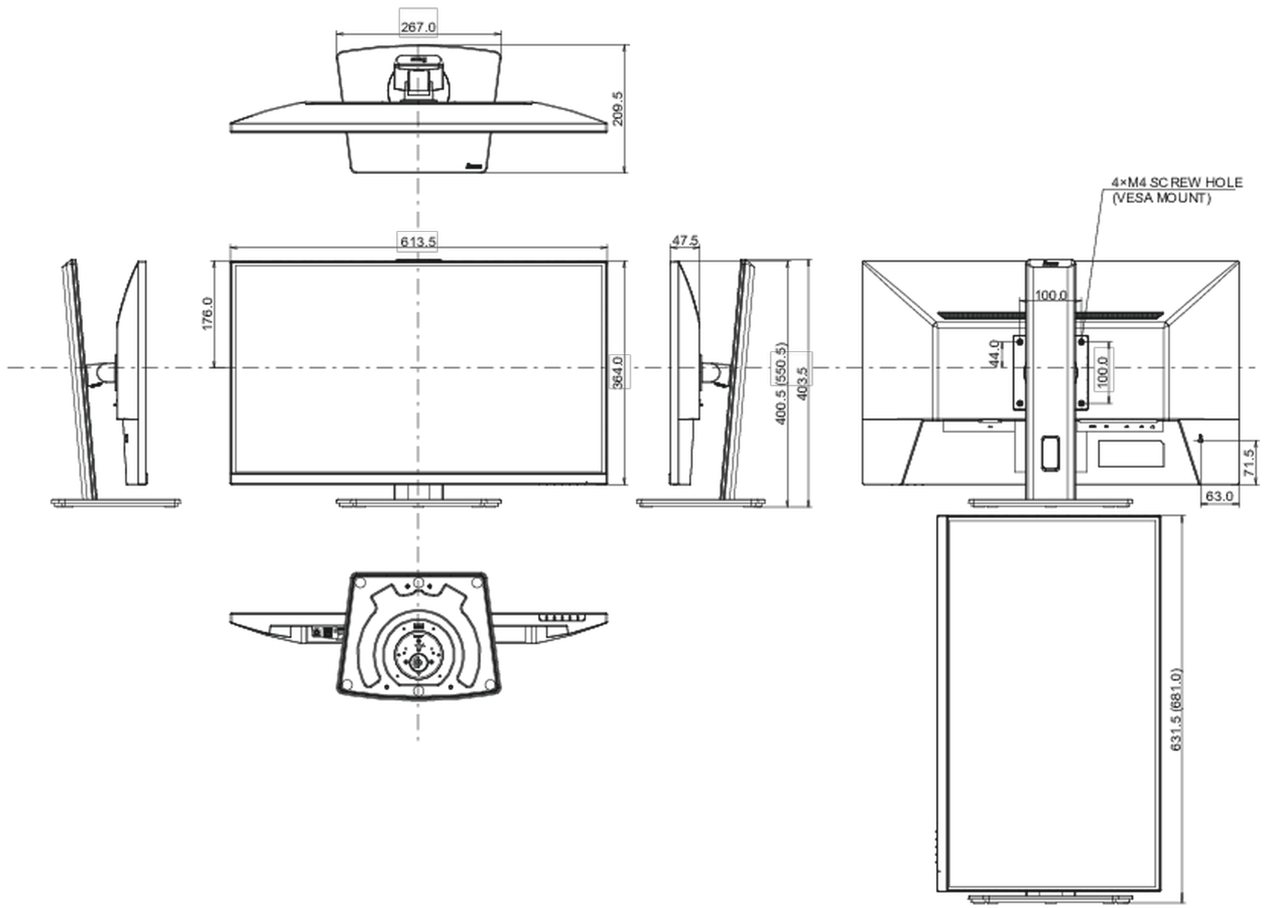

01 DISPLAY CHARACTERISTICS

Design	3-side borderless
Diagonal	27", 68.65cm
Panel	IPS panel technology LED, matte finish
Native resolution	2560 x 1440 @100Hz (3.7 megapixel QHD)
Aspect ratio	16:9
Panel brightness	300 cd/m ²
Static contrast	1300:1
Advanced contrast	80M:1
Response time (MPRT)	1ms
Viewing zone	horizontal/vertical: 178°/178°, right/left: 89°/89°, up/down: 89°/89°
Colour support	16.7mIn (sRGB: 96%; NTSC: 72%)
Horizontal Sync	30 - 151kHz
Viewable area W x H	596.7 x 335.7mm, 23.5 x 12.2"
Pixel pitch	0.233mm
Colour	matte, black

04 MECHANICAL

Display position adjustments	height, swivel, tilt, pivot (rotation both sides)
Height adjustment	150mm
Rotation (PIVOT function)	90°
Swivel stand	120°; 60° left; 60° right
Tilt angle	23° up; 5° down
VESA mounting	100 x 100mm

Cable management system yes

05 ACCESSORIES INCLUDED

Cables	power, USB, HDMI, DP
Other	quick start guide, safety guide

06 POWER MANAGEMENT

Power supply unit	internal
Power supply	AC 100 - 240V, 50/60Hz
Power usage	22W typical, 0.5W stand by, 0.3W off mode

08 DIMENSIONS / WEIGHT

Product dimensions W x H x D	613.5 x 400.5 (550.5) x 209.5mm
Box dimensions W x H x D	691 x 447 x 142mm
Weight (without box)	5.6kg
Weight (with box)	7.3kg
EAN code	4948570124657

© IIYAMA CORPORATION. ALL RIGHTS RESERVED