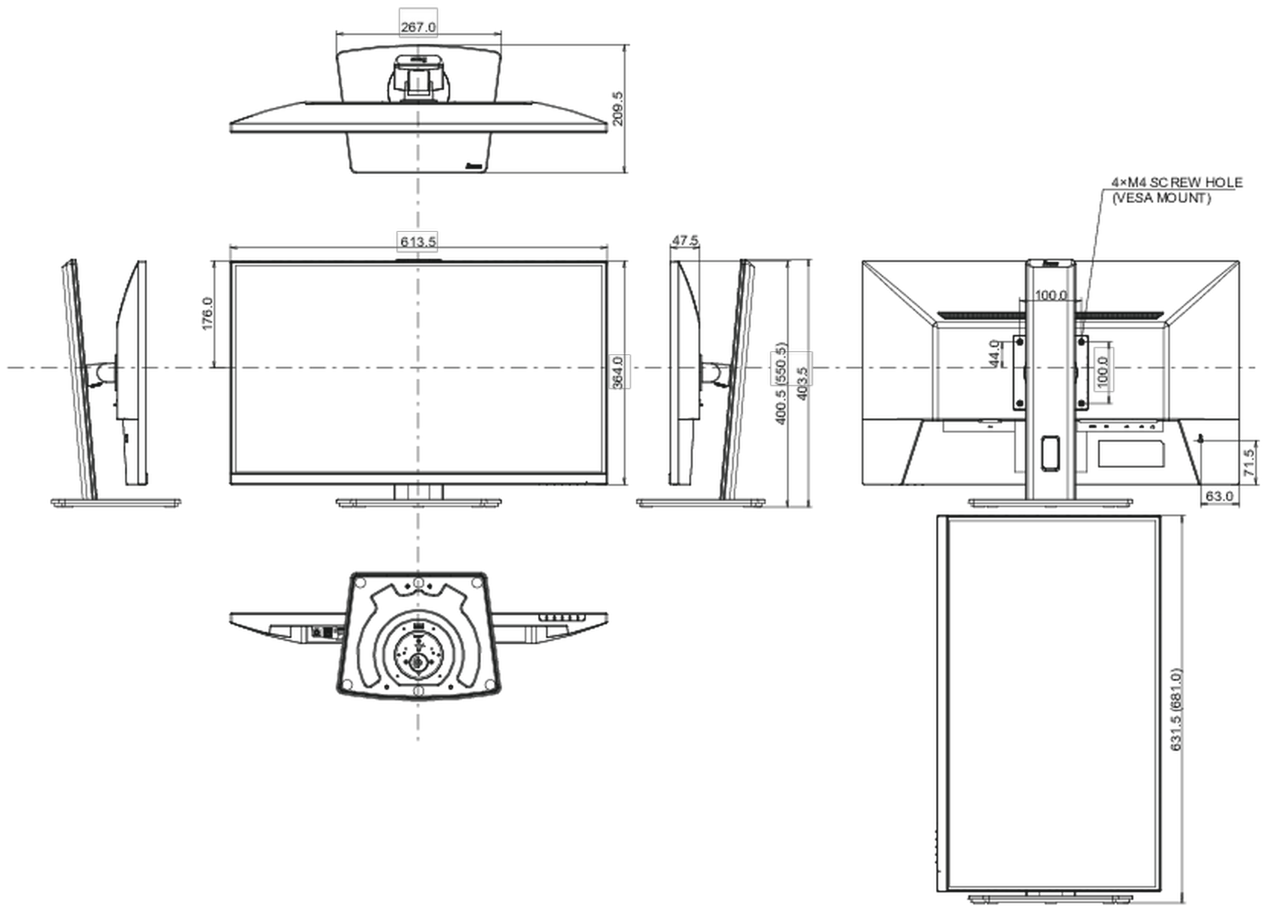

## 04 MECHANICAL

Display position adjustments	height, swivel, tilt, pivot (rotation both sides)
Height adjustment	150mm
Rotation (PIVOT function)	90°
Swivel stand	120°; 60° left; 60° right
Tilt angle	23° up; 5° down
VESA mounting	100 x 100mm

## 08 DIMENSIONS / WEIGHT

Product dimensions W x H x D	613.5 x 400.5 (550.5) x 209.5mm
Box dimensions W x H x D	691 x 447 x 142mm
Weight (without box)	5.6kg
Weight (with box)	7.3kg
EAN code	4948570124657