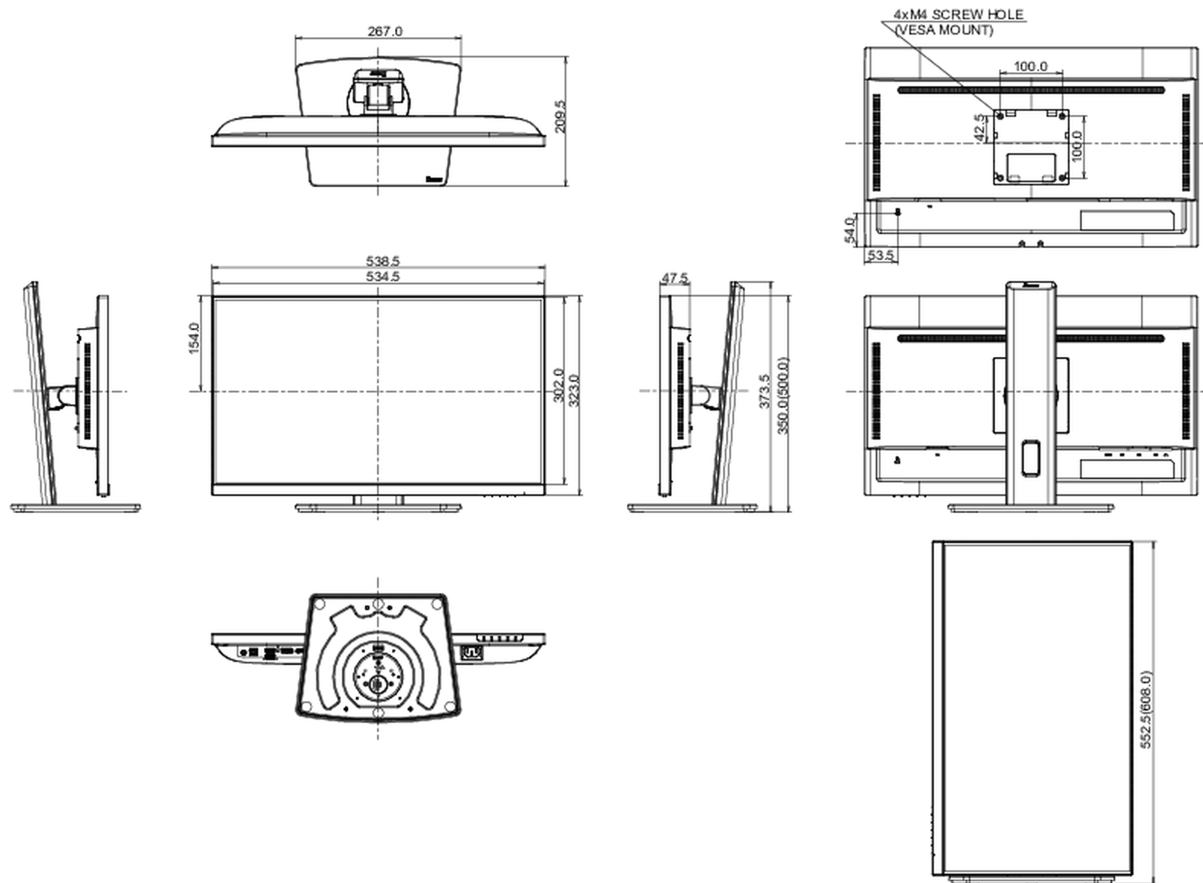

04 MECHANICAL

Display position adjustments	height, swivel, tilt, pivot (rotation both sides)
Height adjustment	150mm
Rotation (PIVOT function)	90°
Swivel stand	90°; 45 ° left; 45° right
Tilt angle	23° up; 5° down
VESA mounting	100 x 100mm

REACH SVHC	above 0.1%: Lead
------------	------------------

08 DIMENSIONS / WEIGHT

Product dimensions W x H x D	538.5 x 350 (500) x 209.5mm
------------------------------	-----------------------------

Box dimensions W x H x D	685 x 405 x 126mm
--------------------------	-------------------

Weight (without box)	4.9kg
----------------------	-------

Weight (with box)	6.9kg
-------------------	-------

EAN code	4948570125074
----------	---------------

All trademarks and registered trademarks acknowledged. E & O E. Specification subject to change without notice. All LCD's comply with ISO-9241-307:2008 in connection with pixel defects.