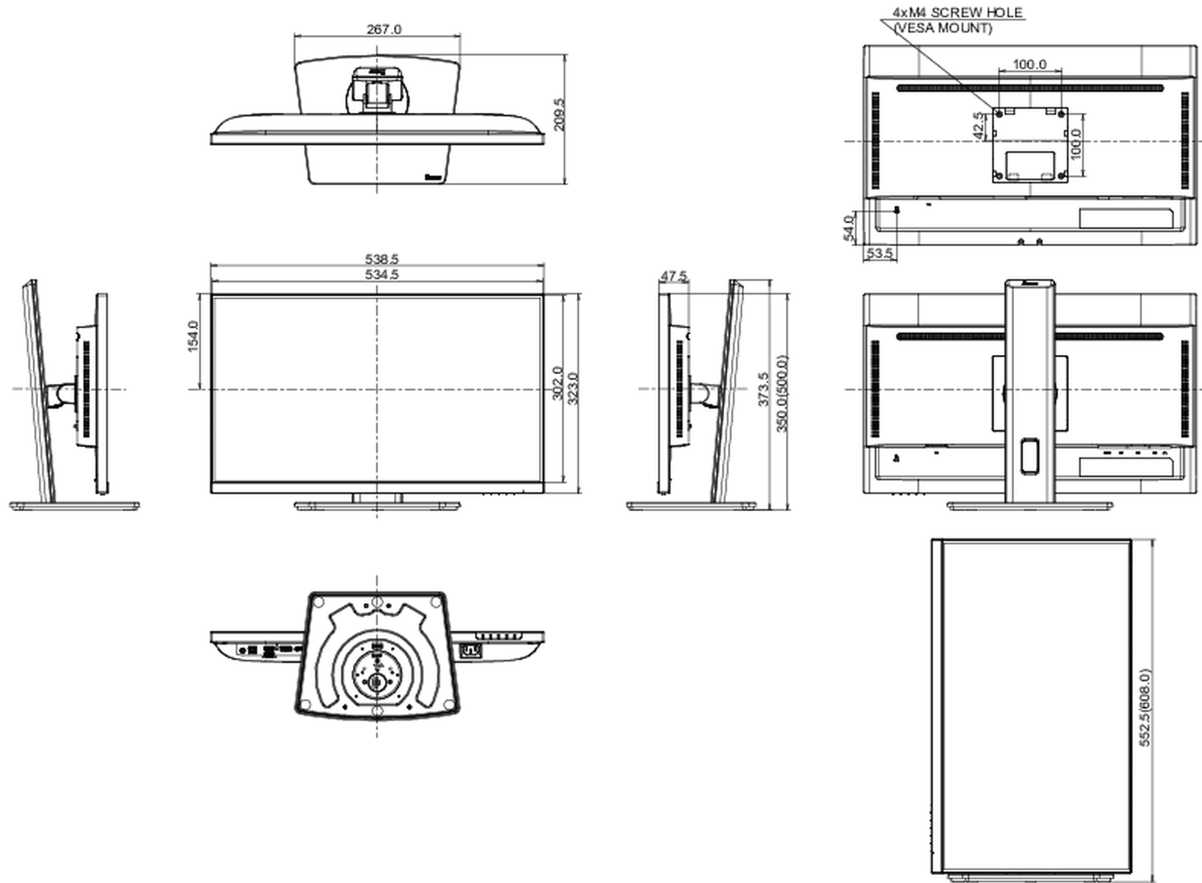

04 MECHANICAL

Display position adjustments	height, swivel, tilt, pivot (rotation both sides)
Height adjustment	150mm
Rotation (PIVOT function)	90°
Swivel stand	90°; 45 ° left; 45° right
Tilt angle	23° up; 5° down
VESA mounting	100 x 100mm

REACH SVHC	above 0.1%: Lead
------------	------------------

08 DIMENSIONS / WEIGHT

Product dimensions W x H x D	538.5 x 350 (500) x 209.5mm
------------------------------	-----------------------------

Box dimensions W x H x D	685 x 405 x 126mm
--------------------------	-------------------

Weight (without box)	4.9kg
----------------------	-------

Weight (with box)	6.9kg
-------------------	-------

EAN code	4948570125074
----------	---------------

All trademarks and registered trademarks acknowledged. E & O E. Specification subject to change without notice. All LCD's comply with ISO-9241-307:2008 in connection with pixel defects.