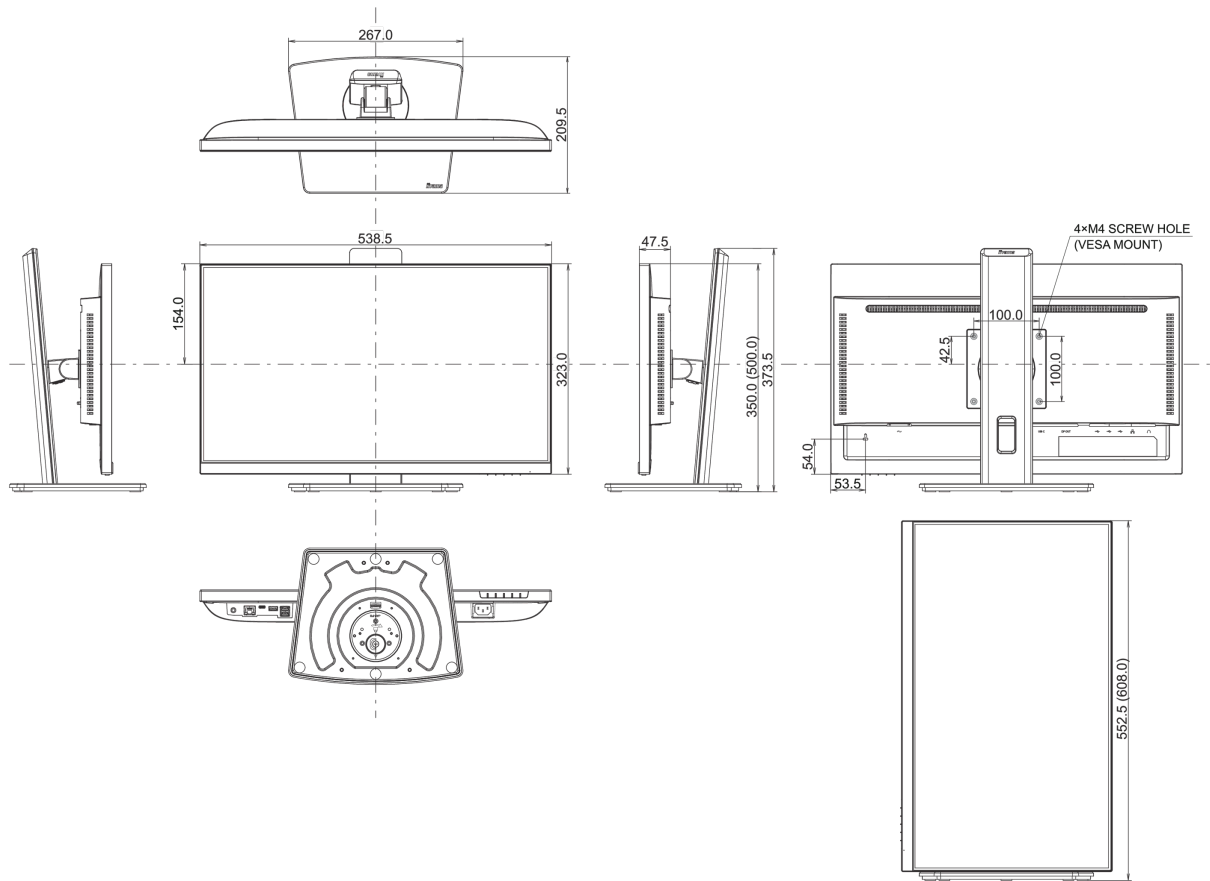

04 MECHANICAL

Display position adjustments	height, swivel, tilt, pivot (rotation both sides)
Height adjustment	150mm

Rotation (PIVOT function)	90°
Swivel stand	90°; 45 ° left; 45° right
Tilt angle	23° up; 5° down
VESA mounting	100 x 100mm
Cable management system	yes

05 ACCESSORIES INCLUDED

Cables	power, HDMI, USB-C
Other	quick start guide, safety guide

06 POWER MANAGEMENT

Power supply unit	internal
Power supply	AC 100 - 240V, 50/60Hz
Power usage	20W typical, 0.5W stand by, 03W off mode

08 DIMENSIONS / WEIGHT

Product dimensions W x H x D	538.5 x 350 (500) x 209.5mm
Box dimensions W x H x D	685 x 405 x 126mm
Weight (without box)	5.3kg
Weight (with box)	7.4kg
EAN code	4948570124954

All trademarks and registered trademarks acknowledged. E & O E. Specification subject to change without notice. All LCD's comply with ISO-9241-307:2008 in connection with pixel defects.