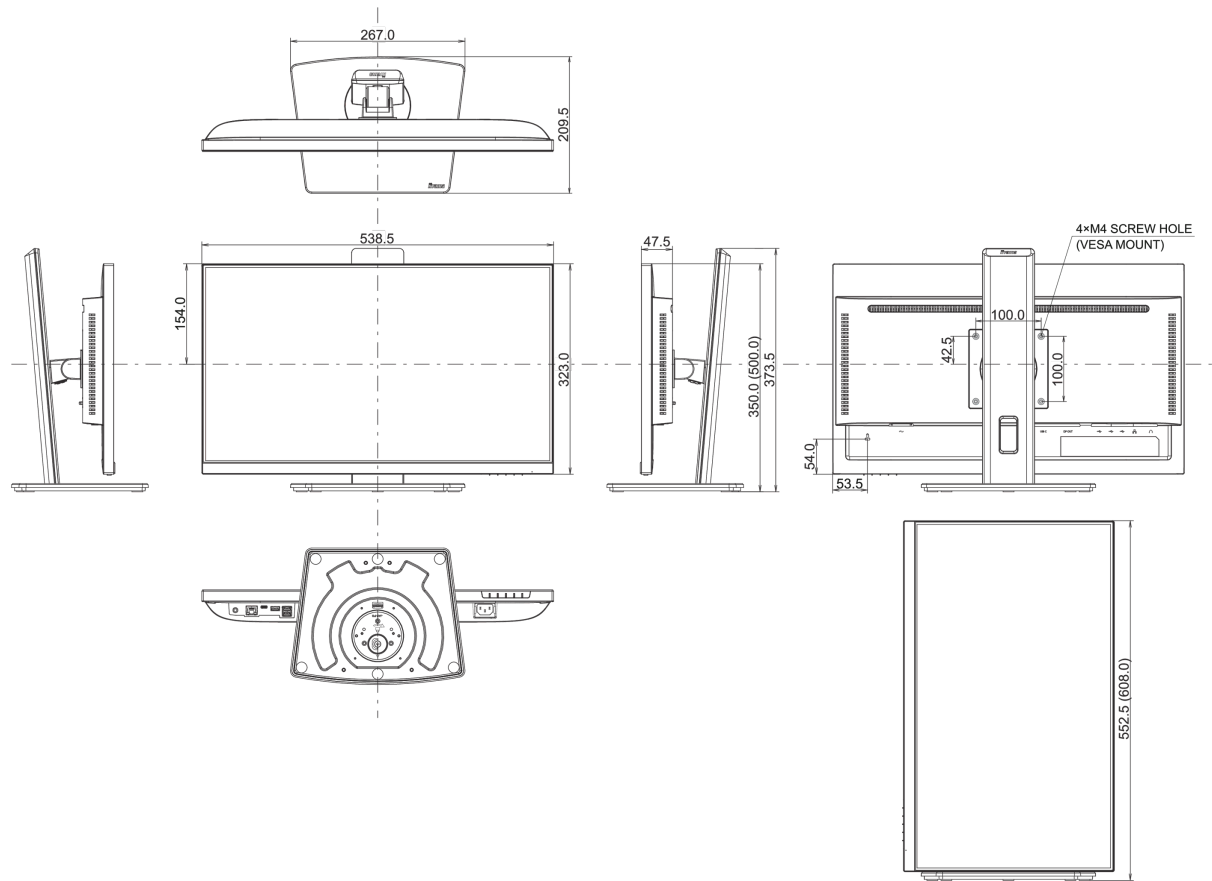

04 MECHANICAL

| | |
|-------------------------------------|---|
| Display position adjustments | height, swivel, tilt, pivot (rotation both sides) |
| Height adjustment | 150mm |

| | |
|---------------------------|---------------------------|
| Rotation (PIVOT function) | 90° |
| Swivel stand | 90°; 45 ° left; 45° right |
| Tilt angle | 23° up; 5° down |
| VESA mounting | 100 x 100mm |
| Cable management system | yes |

05 ACCESSORIES INCLUDED

| | |
|--------|---------------------------------|
| Cables | power, HDMI, USB-C |
| Other | quick start guide, safety guide |

06 POWER MANAGEMENT

| | |
|-------------------|--|
| Power supply unit | internal |
| Power supply | AC 100 - 240V, 50/60Hz |
| Power usage | 20W typical, 0.5W stand by, 03W off mode |

08 DIMENSIONS / WEIGHT

| | |
|------------------------------|-----------------------------|
| Product dimensions W x H x D | 538.5 x 350 (500) x 209.5mm |
| Box dimensions W x H x D | 685 x 405 x 126mm |
| Weight (without box) | 5.3kg |
| Weight (with box) | 7.4kg |
| EAN code | 4948570124954 |