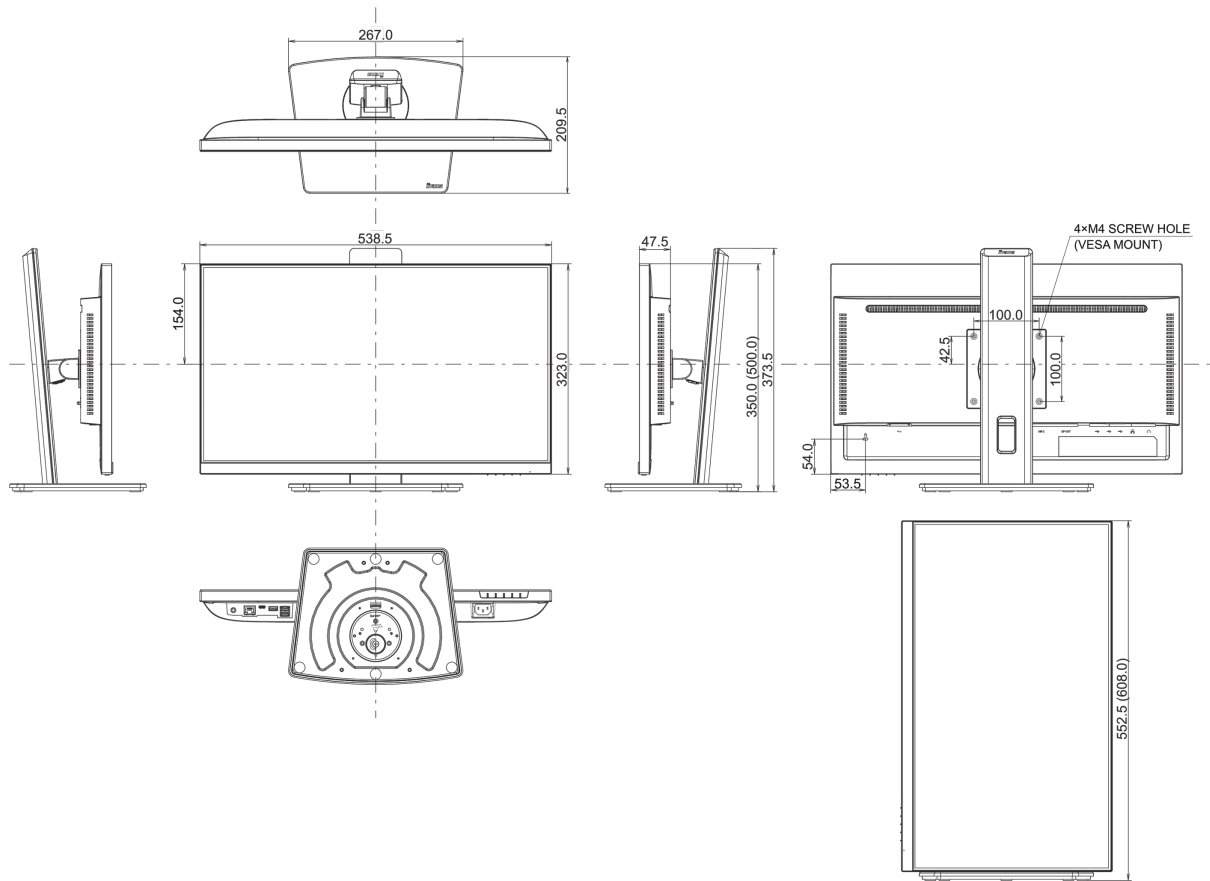

04 MECHANICAL

Display position adjustments	height, swivel, tilt, pivot (rotation both sides)
Height adjustment	150mm

Rotation (PIVOT function)	90°
Swivel stand	90°; 45 ° left; 45° right
Tilt angle	23° up; 5° down
VESA mounting	100 x 100mm
Cable management system	yes

05 ACCESSORIES INCLUDED

Cables	power, HDMI, USB-C
Other	quick start guide, safety guide

06 POWER MANAGEMENT

Power supply unit	internal
Power supply	AC 100 - 240V, 50/60Hz
Power usage	20W typical, 0.5W stand by, 03W off mode

08 DIMENSIONS / WEIGHT

Product dimensions W x H x D	538.5 x 350 (500) x 209.5mm
Box dimensions W x H x D	685 x 405 x 126mm
Weight (without box)	5.3kg
Weight (with box)	7.4kg
EAN code	4978570124930

All trademarks and registered trademarks acknowledged. E & O E. Specification subject to change without notice. All LCD's comply with ISO-9241-307:2008 in connection with pixel defects.