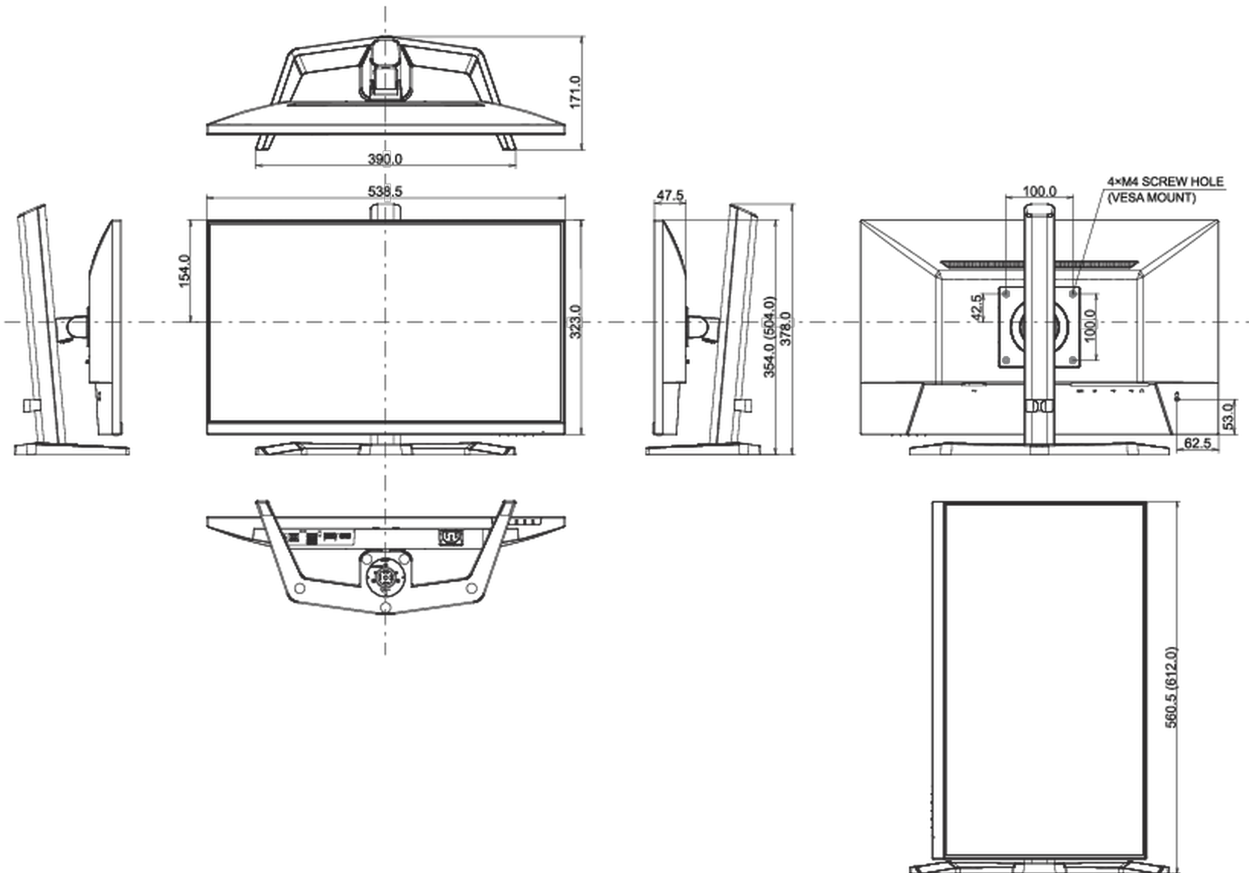

Other

quick start guide, safety guide

06 POWER MANAGEMENT

Power supply unit

internal

Power supply

AC 50 - 60V, 100/240Hz

Power usage

18W typical, 0.5W stand by, 0.3W off mode

07 SUSTAINABILITY

Regulations

CE, TÜV-Bauart, EAC, VCCI-B, PSE, RoHS support, ErP, WEEE, REACH, UKCA

Energy efficiency class (Regulation (EU) 2017/1369)

E

REACH SVHC

above 0.1%: Lead

08 DIMENSIONS / WEIGHT

Product dimensions W x H x D

538.5 x 397 x 192.5mm

Box dimensions W x H x D

615 x 126 x 405mm

Weight (without box)

3kg

Weight (with box)

4.4kg

EAN code

4948570124701

All trademarks and registered trademarks acknowledged. E & O E. Specification subject to change without notice. All LCD's comply with ISO-9241-307:2008 in connection with pixel defects.