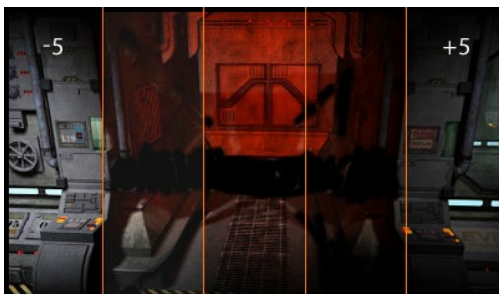

### Control the game with the 27" GB2795HSU Gold Phoenix 280Hz VA monitor

The G-Master GB2795HSU-B1 is crafted to help you unleash your full gaming potential. With FreeSync Premium for smooth, tear-free gameplay and a 280Hz refresh rate, every movement feels fast and fluid. The 27" VA panel delivers clear, sharp visuals, while the 0.2ms response ensures you stay ahead in every game, without ever being held back by your gear. For added ergonomic comfort, the monitor includes a 150mm height-adjustable stand to fit your setup perfectly.

#### Black Tuner

The users can adjust the brightness and the dark shades with the Black Tuner, giving greater viewing performance in shadowed areas and helping to spot the enemy earlier.