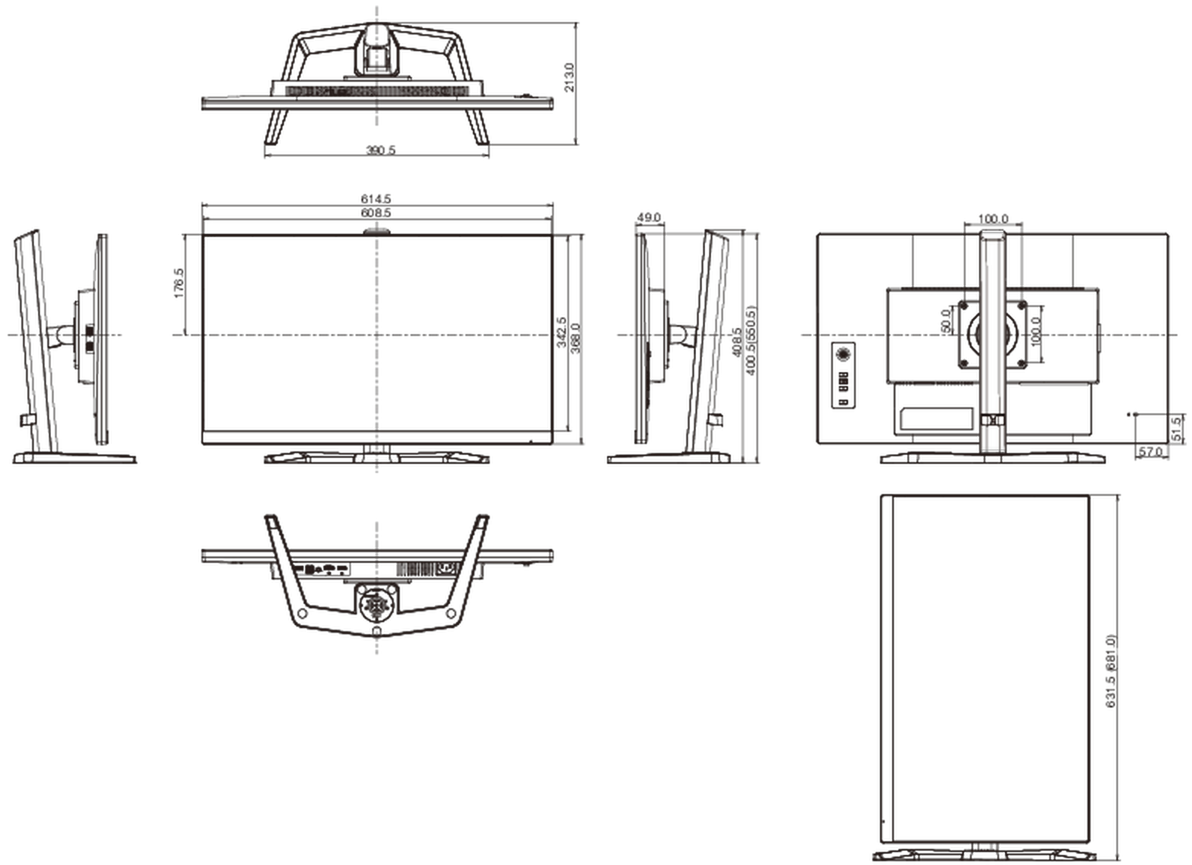

## 05 ACCESSORIES INCLUDED

**Cables** power (1.8m), USB (1.8m), HDMI (1.8m), DP (1.8m)

**Other** quick start guide, safety guide

## 08 DIMENSIONS / WEIGHT

**Product dimensions W x H x D** 614.5 x 400.5 (550.5) x 213mm

**Box dimensions W x H x D** 690 x 432 x 168mm

**Weight (without box)** 5.4kg

**Weight (with box)** 7.5kg

**EAN code** 4948570124428