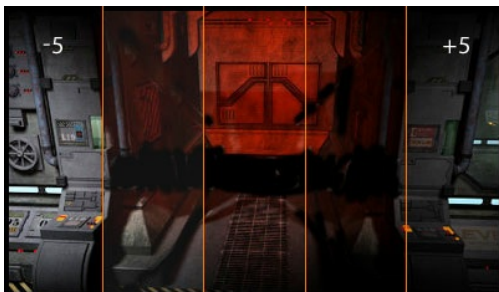

### Control the game with the 27" GB2795HSU Gold Phoenix 280Hz VA monitor

The G-Master GB2795HSU-B1 is crafted to help you unleash your full gaming potential. With FreeSync Premium for smooth, tear-free gameplay and a 280Hz refresh rate, every movement feels fast and fluid. The 27" VA panel delivers clear, sharp visuals, while the 0.2ms response ensures you stay ahead in every game, without ever being held back by your gear. For added ergonomic comfort, the monitor includes a 150mm height-adjustable stand to fit your setup perfectly.

Black Tuner

The users can adjust the brightness and the dark shades with the Black Tuner, giving greater viewing performance in shadowed areas and helping to spot the enemy earlier.

FreeSync™ Premium Technology

## 01 DISPLAY CHARACTERISTICS

Diagonal	27", 68.6cm
Panel	VA
Native resolution	1920 x 1080 @280Hz (2.1 megapixel Full HD, DisplayPort)
Aspect ratio	16:9
Panel brightness	300 cd/m <sup>2</sup>
Static contrast	4000:1
Advanced contrast	80M:1
Response time (MPRT)	0.2ms
Viewing zone	horizontal/vertical: horizontal°/vertical 178°, right/left: 0°/0°, up/down: 0°/0°
Colour support	16.7mIn 8bit
Horizontal Sync	30 - 292kHz
Viewable area W x H	597.9 x 336.3mm, 23.5 x 13.2"
Pixel pitch	0.311mm
Colour	matte, black