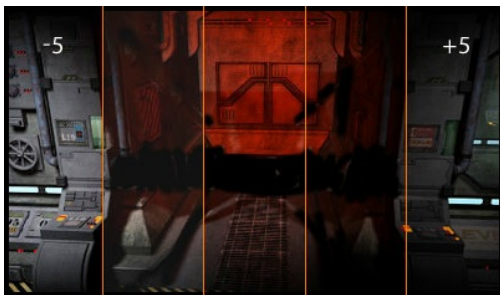

### Control the game with the 27" GB2795HSU Gold Phoenix 280Hz VA monitor

The G-Master GB2795HSU-B1 is crafted to help you unleash your full gaming potential. With FreeSync Premium for smooth, tear-free gameplay and a 280Hz refresh rate, every movement feels fast and fluid. The 27" VA panel delivers clear, sharp visuals, while the 0.2ms response ensures you stay ahead in every game, without ever being held back by your gear. For added ergonomic comfort, the monitor includes a 150mm height-adjustable stand to fit your setup perfectly.

Black Tuner

The users can adjust the brightness and the dark shades with the Black Tuner, giving greater viewing performance in shadowed areas and helping to spot the enemy earlier.

FreeSync™ Premium Technology

## 01 DISPLAY CHARACTERISTICS

Diagonal	27", 68.6cm
Panel	VA
Native resolution	1920 x 1080 @280Hz (2.1 megapixel Full HD, DisplayPort)
Aspect ratio	16:9
Panel brightness	300 cd/m <sup>2</sup>
Static contrast	4000:1
Advanced contrast	80M:1
Response time (MPRT)	0.2ms
Viewing zone	horizontal/vertical: 178°/178°, right/left: 89°/89°, up/down: 89°/89°
Colour support	16.7mIn 8bit
Horizontal Sync	30 - 292kHz
Viewable area W x H	597.9 x 336.3mm, 23.5 x 13.2"
Pixel pitch	0.311mm
Colour	matte, black