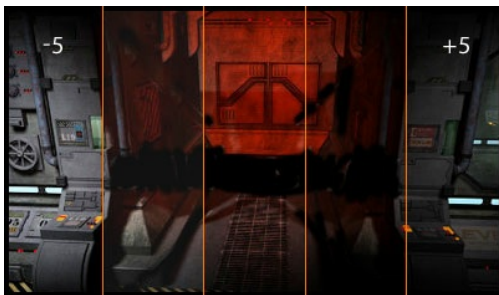

Control the game with the 27" GB2795HSU Gold Phoenix 280Hz VA monitor

The G-Master GB2795HSU-B1 is crafted to help you unleash your full gaming potential. With FreeSync Premium for smooth, tear-free gameplay and a 280Hz refresh rate, every movement feels fast and fluid. The 27" VA panel delivers clear, sharp visuals, while the 0.2ms response ensures you stay ahead in every game, without ever being held back by your gear. For added ergonomic comfort, the monitor includes a 150mm height-adjustable stand to fit your setup perfectly.

Black Tuner

The users can adjust the brightness and the dark shades with the Black Tuner, giving greater viewing performance in shadowed areas and helping to spot the enemy earlier.

FreeSync™ Premium Technology

This monitor guarantees low input latency and low framerate compensation putting an end to any tearing or stuttering issues at virtually any framerate.

01 DISPLAY CHARACTERISTICS

Diagonal	27", 68.6cm
Panel	VA
Native resolution	1920 x 1080 @280Hz (2.1 megapixel Full HD, DisplayPort)
Aspect ratio	16:9
Panel brightness	300 cd/m ²
Static contrast	4000:1
Advanced contrast	80M:1
Response time (MPRT)	0.2ms
Viewing zone	horizontal/vertical: horizontal°/vertical 178°, right/left: 0°/0°, up/down: 0°/0°
Colour support	16.7mIn 8bit
Horizontal Sync	30 - 292kHz
Viewable area W x H	597.9 x 336.3mm, 23.5 x 13.2"
Pixel pitch	0.311mm
Colour	matte, black

02 INTERFACES / CONNECTORS / CONTROLS

Signal input	HDMI x1 (v.2.0 max. 1920 x 1080 @240Hz) DisplayPort x1 (v.1.4 max. 1920 x 1080 @280Hz)
USB HUB	x4 (v.3.2 (Gen 1, 5Gbit; DC5V, 900mA))
HDCP	yes
Headphone connector	yes