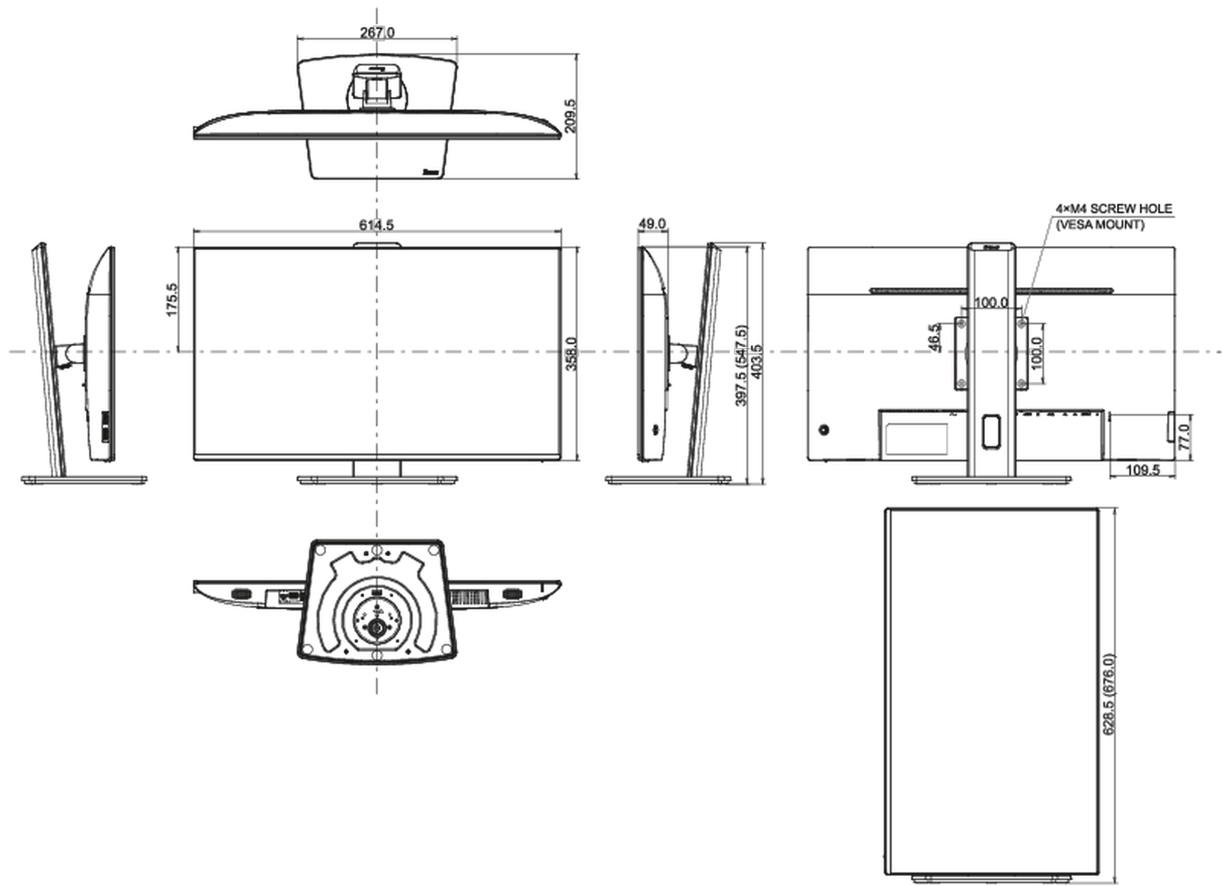

08 DIMENZIJE / TEŽINA

Dimenzije proizvoda Š x V x D 614.5 x 397.5 (547.5) x 209.5mm

Dimenzije kutije Š x V x D 688 x 463 x 138mm

Težina (bez kutije) 6.7kg

Težina (sa kutijom) 9.2kg

EAN kod 4948570123810

All trademarks and registered trademarks acknowledged. E & O E. Specification subject to change without notice. All LCD's comply with ISO-9241-307:2008 in connection with pixel defects.