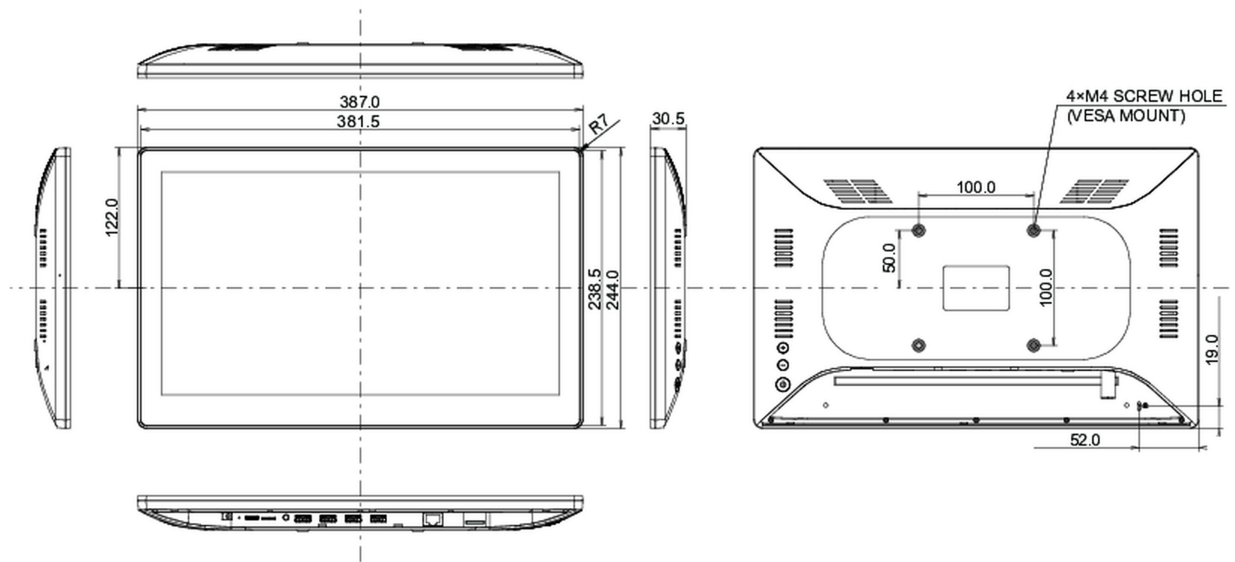

10 DIMENSIONS / WEIGHT

Product dimensions W x H x D 387 x 244 x 30.5mm

Box dimensions W x H x D 477 x 295 x 75mm

Weight (without box) 1.5kg

Weight (with box) 2.4kg

EAN code 4948570124534

© IIYAMA CORPORATION. ALL RIGHTS RESERVED