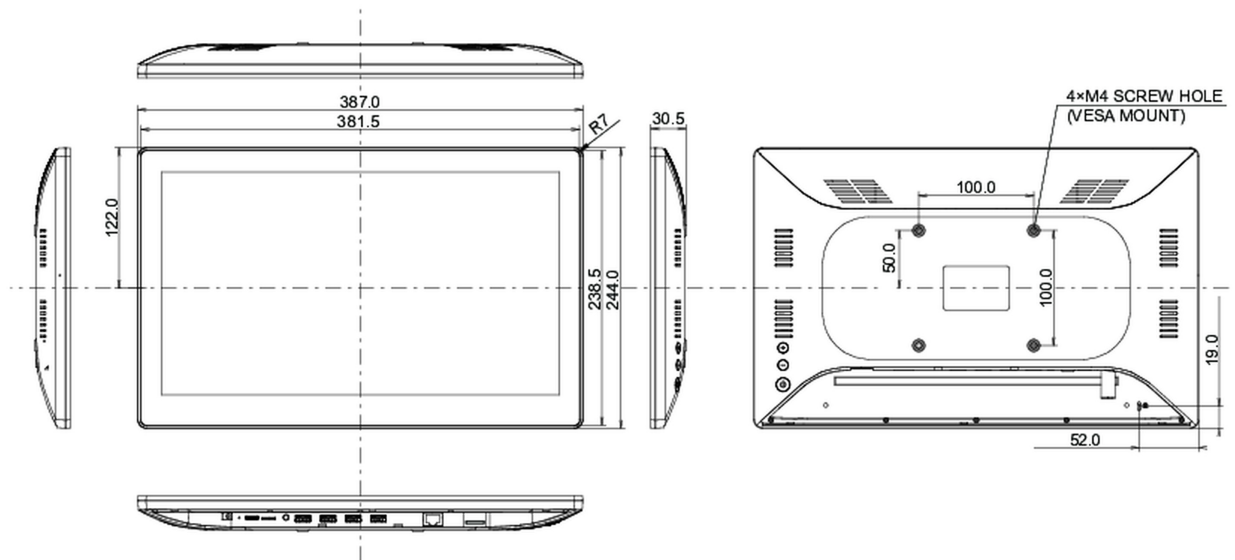

10 DIMENSIONS / WEIGHT

Product dimensions W x H x D 387 x 244 x 30.5mm

Box dimensions W x H x D 477 x 295 x 75mm

Weight (without box) 1.5kg

Weight (with box) 2.4kg

EAN code 4948570124534

All trademarks and registered trademarks acknowledged. E & O E. Specification subject to change without notice. All LCD's comply with ISO-9241-307:2008 in connection with pixel defects.