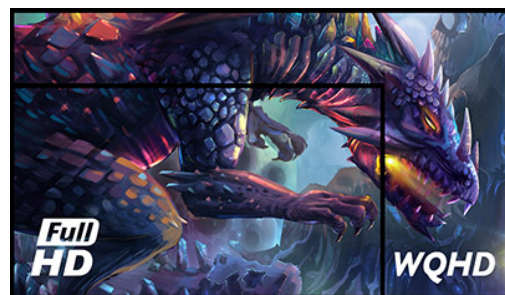

Unleash your full gaming potential with the Fast IPS G2770QSU Red Eagle

Gain the competitive edge you need to unlock your full gaming potential with the 27" G2770QSU monitor with the WQHD (2560x1440) resolution. Featuring an ultra-fast 0.2ms MPRT and a 180Hz refresh rate, this monitor ensures smooth gameplay. Armed with Adaptive Sync you can make split second decisions and forget about ghosting effects or smearing issues. The ability to adjust brightness and the dark shades with the Black Tuner delivers greater viewing performance in shadowed areas and the IPS panel technology guarantees superb image quality.

WQHD

With the 2560x1440 WQHD resolution offering 77% more on-screen space than a standard 1920x1080 full HD monitor, nothing skips your attention.

01 CHARAKTERISTIKA OBRAZU

Úhlopříčka monitoru	27"
Panel	Fast IPS
Nativní rozlišení	2560 x 1440 @180Hz (3.7 megapixel WQHD, DisplayPort)
Formát obrazu	16:9
Jas	400 cd/m ²
Kontrast	1200:1
Pokročilý kontrast	80M:1
Čas reakce (MPRT)	0.2ms
Úhel sledování	horizontální/vertikální: 178°/178°, na parvo/na levo: 89°/89°, nahoru/dolů: 89°/89°
Barevná podpora	16.7mln 8bit
Horizontalfrequenz	30 - 217.4kHz
Arbeitsfläche H x B	596.7 x 335.7mm, 20.7 x 11.7"
Velikost bodů	0.233mm
Barva	matná, černá