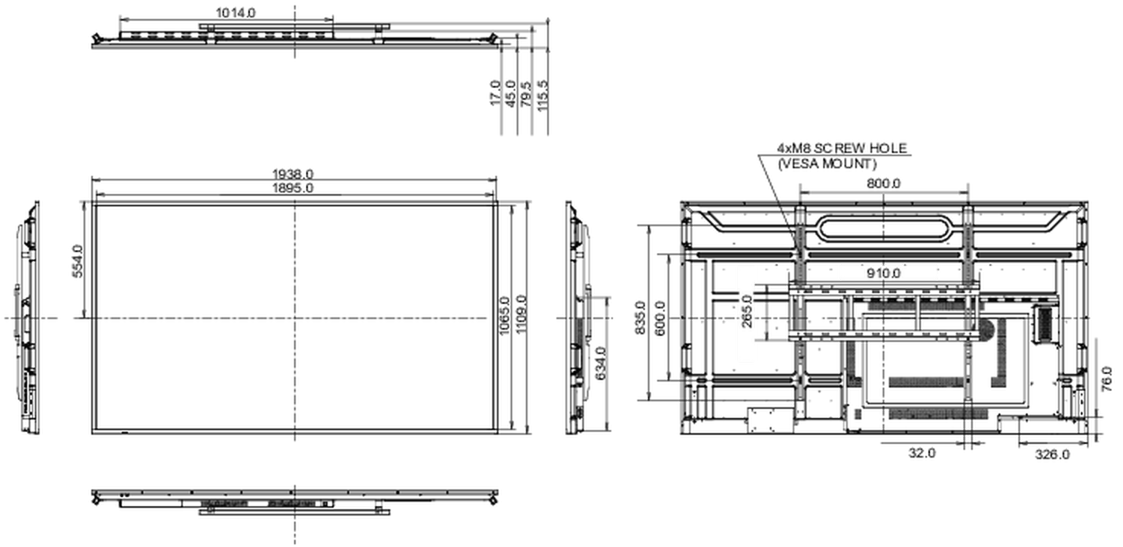

CB, CE, TÜV-Bauart, EAC, RoHS podrška, ErP, WEEE, REACH

Klasa energetske efikasnosti (Regulation (EU) 2017/1369)

F

09 DIMENZIJE / TEŽINA

Dimenzije proizvoda Š x V x D

1937.8 x 1108.8 x 79.6mm

Dimenzije kutije Š x V x D

2125 x 1275 x 275mm

Težina (bez kutije)

55.2kg

Težina (sa kutijom)

73.7kg

EAN kod

4948570124916

All trademarks and registered trademarks acknowledged. E & O E. Specification subject to change without notice. All LCD's comply with ISO-9241-307:2008 in connection with pixel defects.