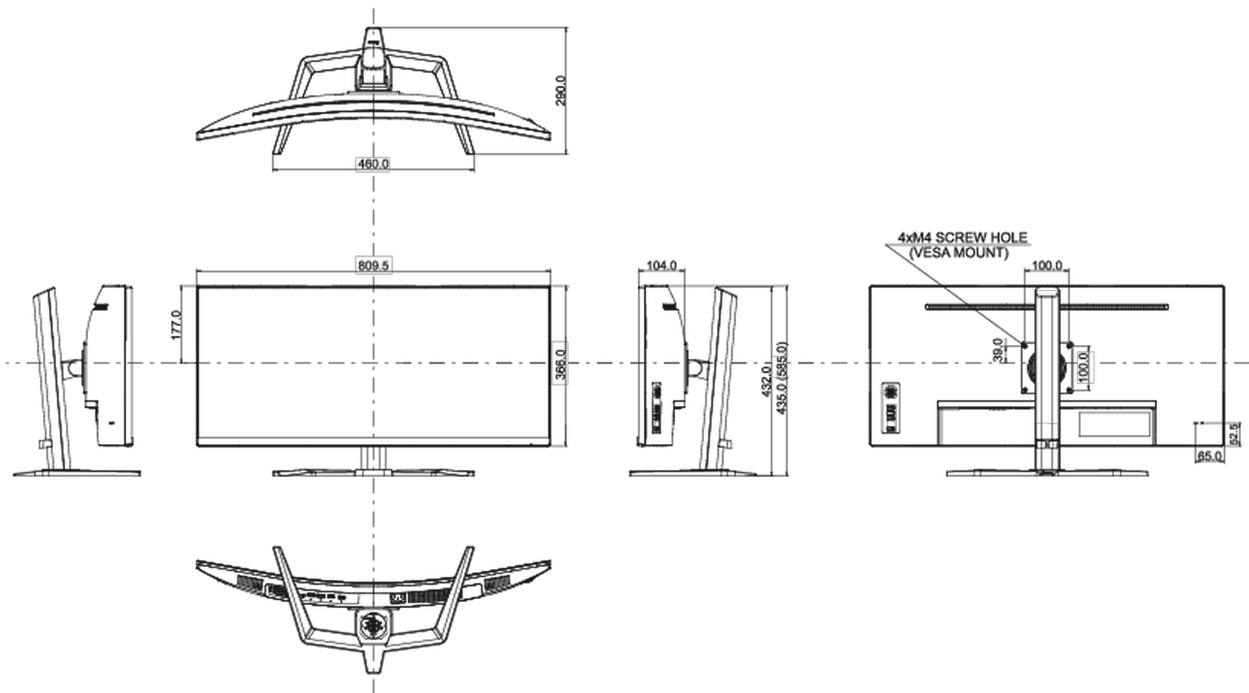

04 MECHANICAL

Display position adjustments	height, tilt
Height adjustment	150mm
Tilt angle	23° up; 5° down
VESA mounting	100 x 100mm

05 ACCESSORIES INCLUDED

Cables	power (1.8m), USB (1.8m), HDMI (1.8m), DP
Other	quick start guide, safety guide

08 DIMENSIONS / WEIGHT

Product dimensions W x H x D	809.5 x 435 (585) x 290mm
Box dimensions W x H x D	900 x 480 x 236mm
Weight (without box)	9.4kg
Weight (without stand)	6.7kg
Weight (with box)	12.4kg
EAN code	4948570124251