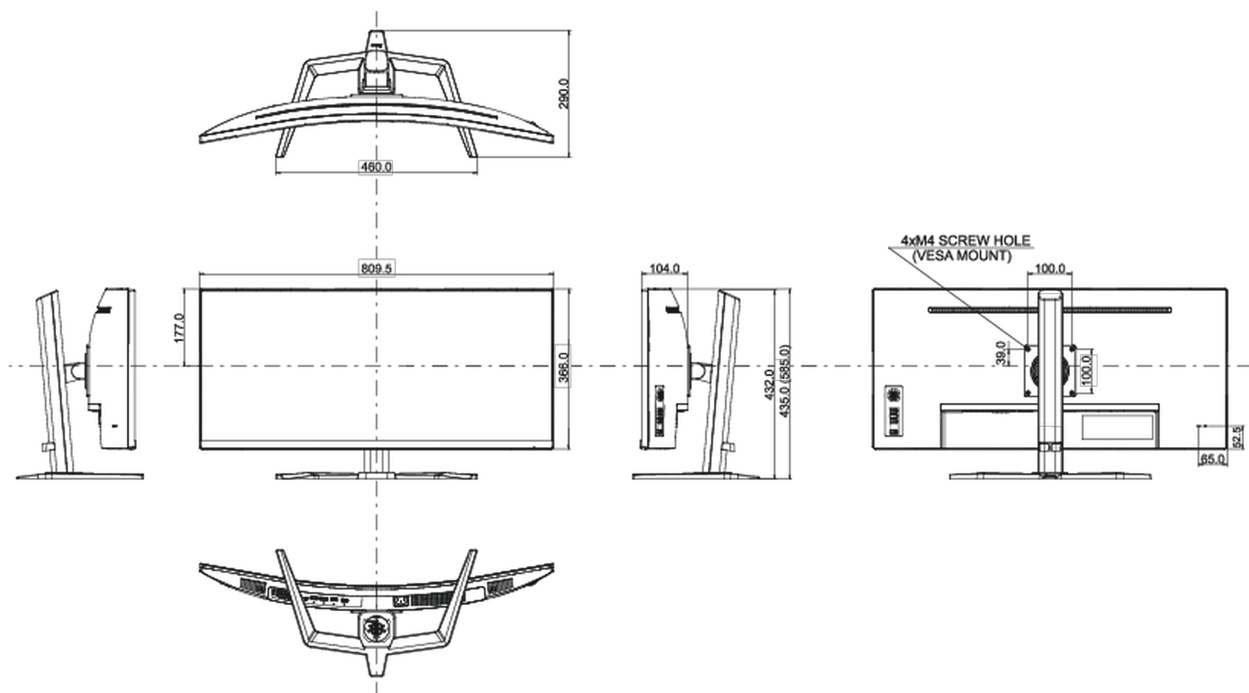

04 MECHANICAL

| | |
|------------------------------|-----------------|
| Display position adjustments | height, tilt |
| Height adjustment | 150mm |
| Tilt angle | 23° up; 5° down |
| VESA mounting | 100 x 100mm |

05 ACCESSORIES INCLUDED

| | |
|--------|---|
| Cables | power (1.8m), USB (1.8m), HDMI (1.8m), DP |
| Other | quick start guide, safety guide |

06 POWER MANAGEMENT

| | |
|-------------------|---|
| Power supply unit | internal |
| Power supply | AC 100 - 240V, 50/60Hz |
| Power usage | 54W typical, 0.5W stand by, 0.3W off mode |

08 DIMENSIONS / WEIGHT

| | |
|------------------------------|---------------------------|
| Product dimensions W x H x D | 809.5 x 435 (585) x 290mm |
| Box dimensions W x H x D | 900 x 480 x 236mm |
| Weight (without box) | 9.4kg |
| Weight (without stand) | 6.7kg |
| Weight (with box) | 12.4kg |
| EAN code | 4948570124251 |