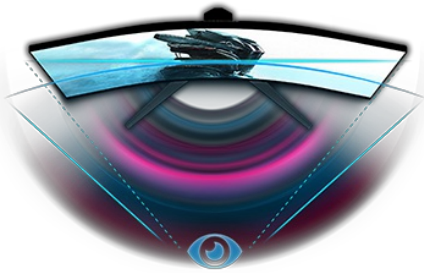

Immerse yourself in the game with the curved GCB3481WQSU-B1 Red Eagle with FreeSync Premium

The 1500R curved VA panel with 180Hz refresh rate, 0.3ms MPRT and 3440x1440 resolution, guarantees superb image quality and a comfortable and very realistic viewing experience.

The height adjustable stand ensures total flexibility for your perfect screen position. The Black Tuner function gives you total control over the dark scenes and ensures details are always clearly visible.

CURVED DESIGN 1500R

The 1500R curvature of the screen guarantees a realistic and comfortable viewing experience allowing you to really immerse yourself in the game.

FreeSync™ Premium Technology

This monitor guarantees low input latency and low framerate compensation putting an end to any tearing or stuttering issues at virtually any framerate.

01 DISPLAY CHARACTERISTICS

| | |
|----------------------|---|
| Diagonal | 34", 86.4cm |
| Panel | VA, matte finish |
| Curved | 1500R |
| Native resolution | 3440 x 1440 @180Hz (4.9 megapixel UWQHD, DisplayPort) |
| Aspect ratio | 21:9 |
| Panel brightness | 500 cd/m ² |
| Static contrast | 4000:1 |
| Advanced contrast | 80M:1 |
| Response time (MPRT) | 0.3ms |
| Viewing zone | horizontal/vertical: 178°/178°, right/left: 89°/89°, up/down: 89°/89° |
| Colour support | 16.7mIn 8bit |
| Horizontal Sync | 48 - 180kHz |
| Viewable area W x H | 797.22 x 333.72mm, 31.4 x 13.1" |
| Pixel pitch | 0.232mm |
| Colour | matte, black |