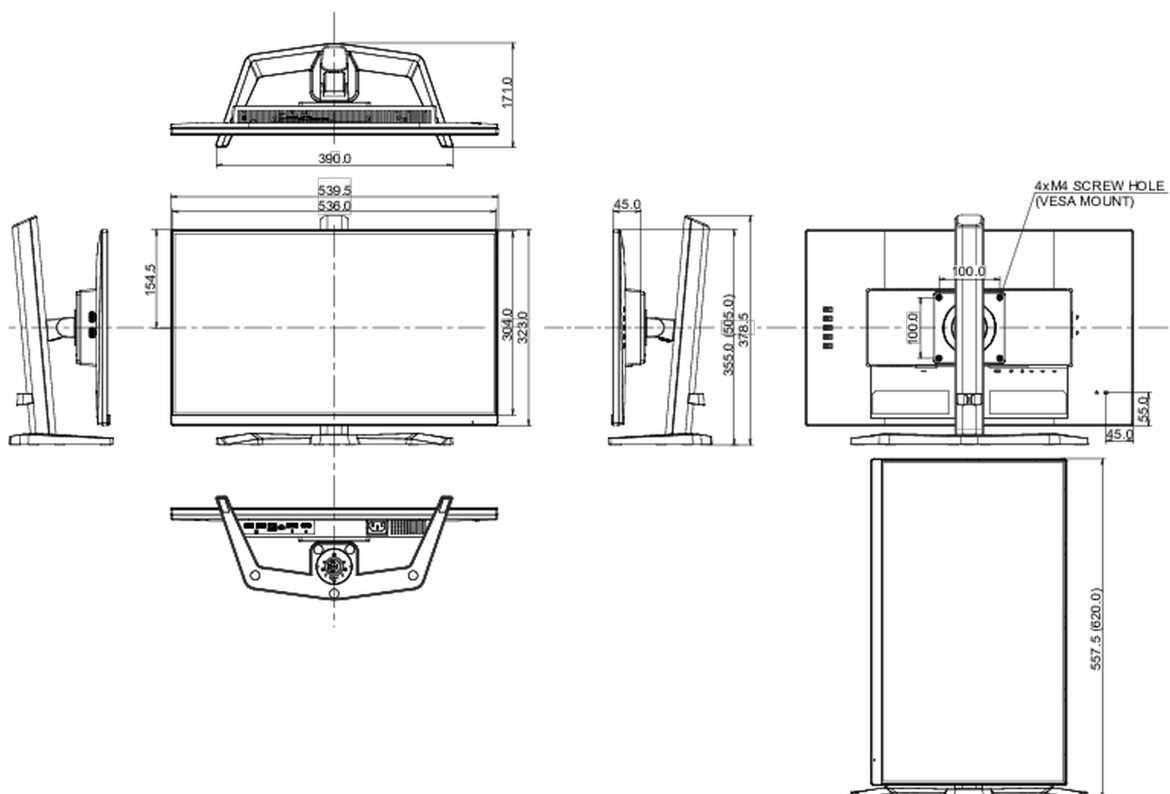

04 MECHANICAL

Display position adjustments	swivel, tilt, pivot (rotation both sides)
Height adjustment	150mm
Rotation (PIVOT function)	90°
Swivel stand	90°; 45° left; 45° right
Tilt angle	23° up; 5° down
VESA mounting	100 x 100mm

08 DIMENSIONS / WEIGHT

Product dimensions W x H x D	539.5 x 505 x 171mm
Box dimensions W x H x D	610 x 398 x 157mm
Weight (without box)	4.5kg
Weight (with box)	6.3kg
EAN code	4948570123933

All trademarks and registered trademarks acknowledged. E & O E. Specification subject to change without notice. All LCD's comply with ISO-9241-307:2008 in connection with pixel defects.