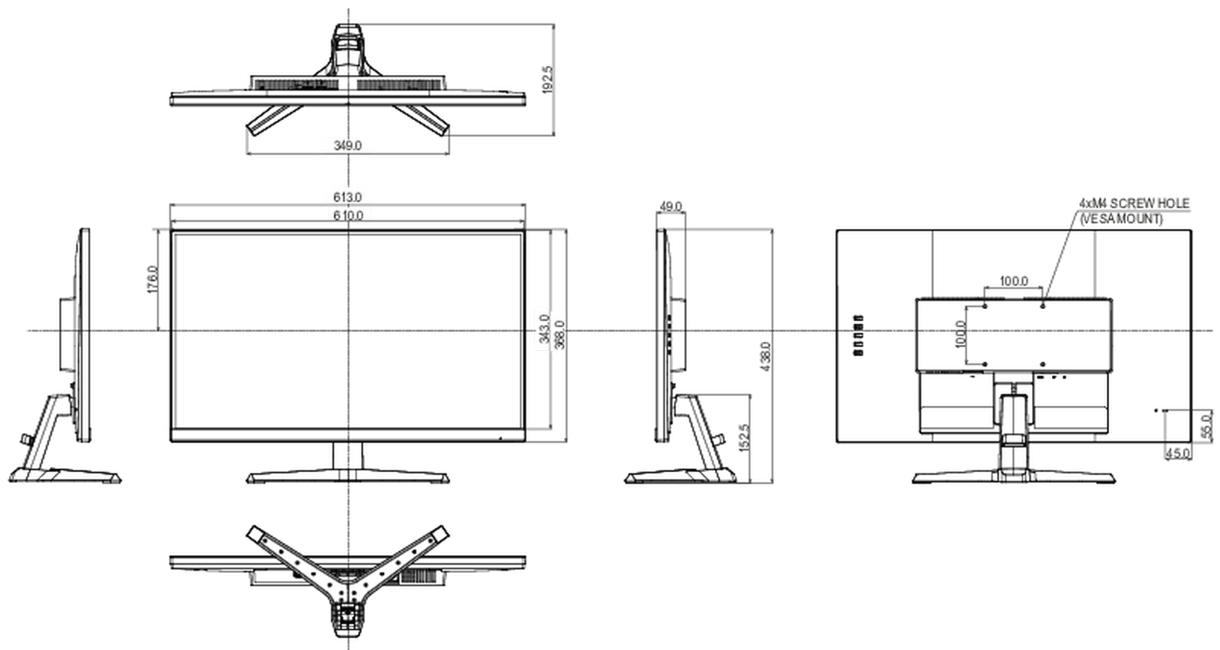

04 MECHANICAL

Display position adjustments	tilt
Tilt angle	21.5° up; 3.5° down
VESA mounting	100 x 100mm
Cable management system	yes

05 ACCESSORIES INCLUDED

Cables	power, HDMI, DP
--------	-----------------

D

REACH SVHC

above 0.1%: Lead

08 DIMENSIONS / WEIGHT

Product dimensions W x H x D

613 x 438 x 192.5mm

Box dimensions W x H x D

690 x 432 x 140mm

Weight (without box)

4kg

EAN code

4948570124473

All trademarks and registered trademarks acknowledged. E & O E. Specification subject to change without notice. All LCD's comply with ISO-9241-307:2008 in connection with pixel defects.