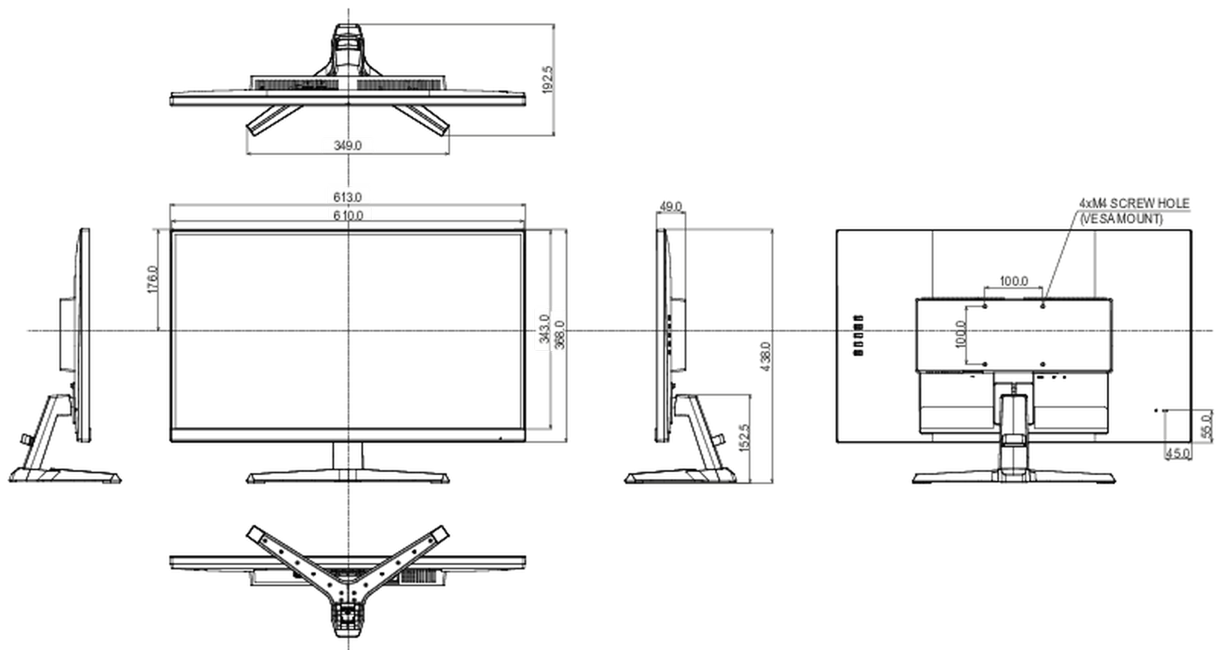

04 MECHANICAL

Display position adjustments	tilt
Tilt angle	21.5° up; 3.5° down
VESA mounting	100 x 100mm
Cable management system	yes

05 ACCESSORIES INCLUDED

Cables	power, HDMI, DP
--------	-----------------

D

REACH SVHC

above 0.1%: Lead

08 DIMENSIONS / WEIGHT

Product dimensions W x H x D

613 x 438 x 192.5mm

Box dimensions W x H x D

690 x 432 x 140mm

Weight (without box)

4kg

EAN code

4948570124473

All trademarks and registered trademarks acknowledged. E & O E. Specification subject to change without notice. All LCD's comply with ISO-9241-307:2008 in connection with pixel defects.