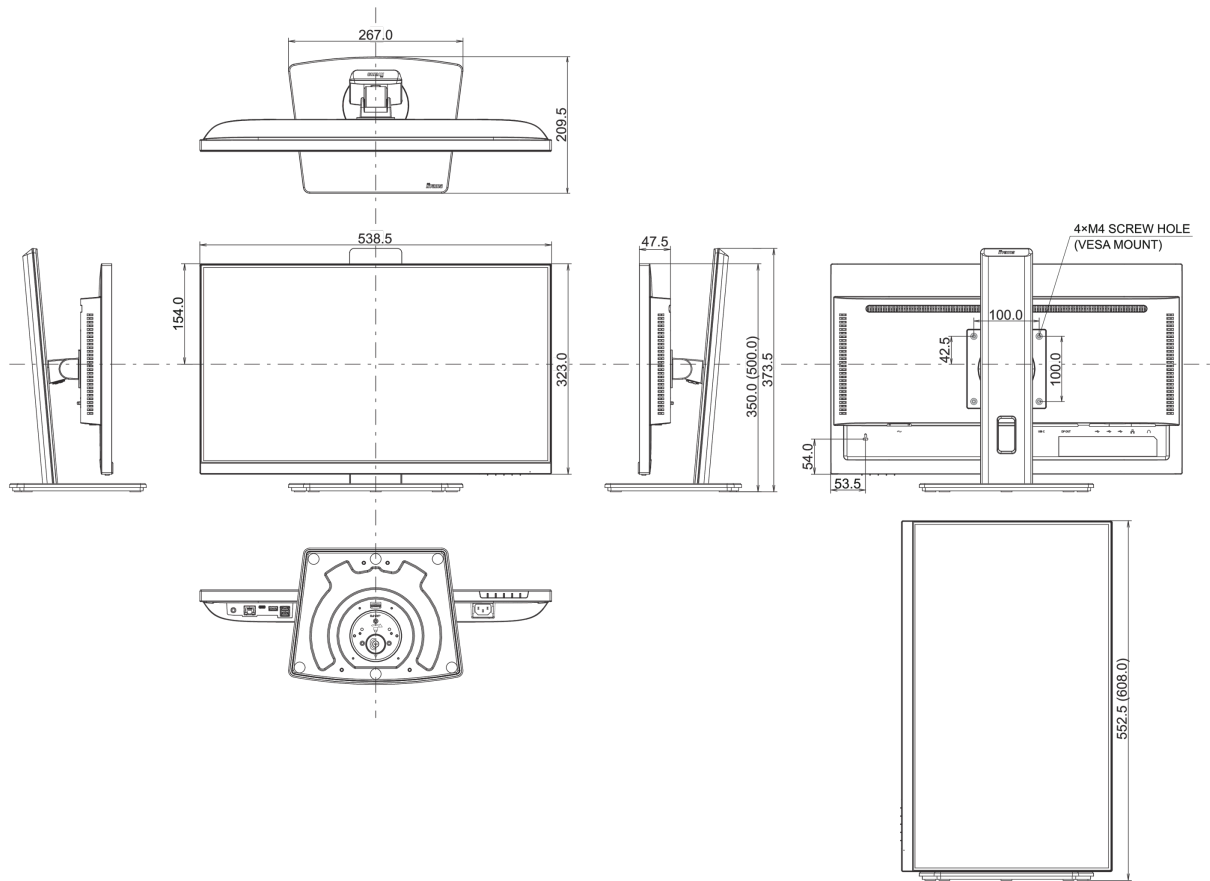

01 DISPLAY CHARACTERISTICS

Design	3-side borderless
Diagonal	23.8", 60.5cm
Panel	IPS Panel Technology LED, matte finish
Native resolution	1920 x 1080 @100Hz (2.1 megapixel Full HD)
Aspect ratio	16:9
Panel brightness	250 cd/m ²
Static contrast	1300:1
Advanced contrast	80M:1
Response time (MPRT)	1ms
Viewing zone	horizontal/vertical: 178°/ 178°, right/left: 89°/89°, up/down: 89°/89°
Colour support	16.7mIn (sRGB: 99%; NTSC: 72%)
Horizontal Sync	30 - 110kHz
Viewable area W x H	527 x 296.5mm, 20.7 x 11.7"
Pixel pitch	0.275mm
Colour	matte, white

04 MECHANICAL

Display position adjustments	height, swivel, tilt, pivot (rotation both sides)
Height adjustment	150mm

Rotation (PIVOT function)	90°
Swivel stand	90°; 45 ° left; 45° right
Tilt angle	23° up; 5° down
VESA mounting	100 x 100mm
Cable management system	yes

05 ACCESSORIES INCLUDED

Cables	power, HDMI, USB-C
Other	quick start guide, safety guide

06 POWER MANAGEMENT

Power supply unit	internal
Power supply	AC 100 - 240V, 50/60Hz
Power usage	18W typical, 0.5W stand by, 03W off mode

Product dimensions W x H x D	538.5 x 350 (500) x 209.5mm
Box dimensions W x H x D	685 x 405 x 126mm
Weight (without box)	5.3kg
Weight (with box)	7.4kg
EAN code	4948570123223

All trademarks and registered trademarks acknowledged. E & O E. Specification subject to change without notice. All LCD's comply with ISO-9241-307:2008 in connection with pixel defects.