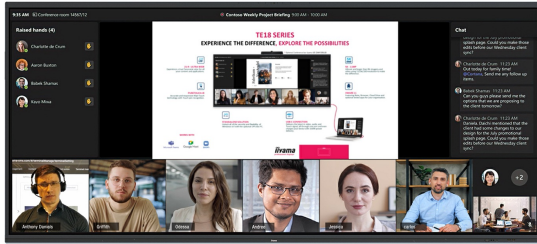

IFP INTERACTIVE DISPLAYS

92" Ultra-wide Interactive 5K UHD display with 21:9 panoramic view

- The TE9218UWI-B1AG is a revolutionary 92" 5K UHD Interactive Touchscreen that brings a new level of collaboration and engagement to your workspace. Boasting cutting-edge technology and a host of impressive features and functionalities, this interactive display is designed to transform the way you work, communicate, and share ideas. Whether it's for boardrooms, classrooms, or collaborative meeting spaces, this 92" 21:9 Ultra-Wide interactive touchscreen is the ultimate tool to foster creativity, productivity, and seamless communication.

Microsoft Teams Front Row

21:9 Ultra-Wide Screen

5K - 11 Mega Pixels

PURETOUCH-IR+

Az iiyama PureTouch-IR+ 1mm-es érintési pontosságot biztosít a legsimább és leggyorsabb kommenteléshez.

SPECIFIKÁCIÓ

01 KIJELZŐ JELLEMZŐI