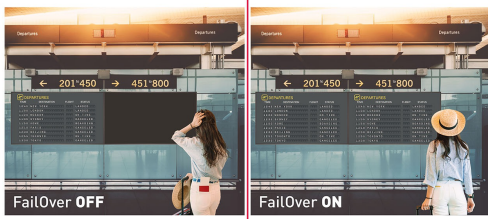

Signal FailOver

FailOver is a feature which automatically detects input sources. When there is no signal on the default input it will automatically switch to the next available input. FailOver allows customers to prioritize a number of inputs (incl. Browser, Media Player and Custom) and ensures your content is always actively displayed, assuring active content at all times.