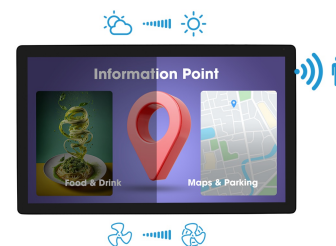

Интеллектуальные датчики

Датчик приближения выключает экран через некоторое время, если обнаруживает, что в помещении никого нет, датчик освещенности регулирует яркость экрана при изменении освещенности, а датчик температуры линейно управляет скоростью вращения вентилятора, охлаждая монитор при повышении температуры, что позволяет экономить электроэнергию и продлевает срок службы устройства.