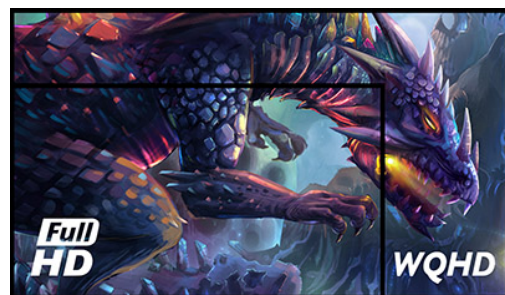

Unleash your full gaming potential with the Fast IPS GB2770QSU Red Eagle

Gain the competitive edge you need to unlock your full gaming potential with the 27" GB2770QSU monitor with WQHD (2560x1440) resolution. Featuring an ultra-fast 0.2ms MPRT and a 180Hz refresh rate, this monitor ensures smooth gameplay. Armed with Adaptive Sync you can make split second decisions and forget about ghosting effects or smearing issues. The ability to adjust brightness and the dark shades with the Black Tuner delivers greater viewing performance in shadowed areas and the IPS panel technology guarantees superb image quality. Additionally, the monitor is equipped with an ergonomic 150mm height adjustable stand, allowing you to customize the monitor to your preferences.

WQHD

With the 2560x1440 WQHD resolution offering 77% more on-screen space than a standard 1920x1080 full HD monitor, nothing skips your attention.

01 ХАРАКТЕРИСТИКИ ДИСПЛЕЯ

Диагональ	27", 68.6см
Панель	Fast IPS
Разрешение	2560 x 1440 @180Гц (3.7 megapixel WQHD, DisplayPort)
Соотношение сторон	16:9
Яркость	400 cd/m ²
Контрастность	1200:1
Расширенная контрастность	80M:1
Время отклика (MPRT)	0.2ms
Видимая область	горизонталь/вертикаль: 178°/178°, право/лево: 89°/89°, вверх/вниз: 89°/89°
Поддержка цвета	16.7mIn 8bit
Частота горизонтальной развертки	30 - 217.4кГц
Видимая область Ш x В	596.7 x 335.7мм, 20.7 x 11.7"
Размер пикселя	0.233мм
Colour	матовый, чернить