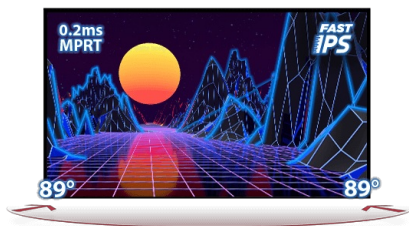

### Unleash your full gaming potential with the Fast IPS GB2770QSU Red Eagle

Gain the competitive edge you need to unlock your full gaming potential with the 27" GB2770QSU monitor with WQHD (2560x1440) resolution. Featuring an ultra-fast 0.2ms MPRT and a 180Hz refresh rate, this monitor ensures smooth gameplay. Armed with Adaptive Sync you can make split second decisions and forget about ghosting effects or smearing issues. The ability to adjust brightness and the dark shades with the Black Tuner delivers greater viewing performance in shadowed areas and the IPS panel technology guarantees superb image quality. Additionally, the monitor is equipped with an ergonomic 150mm height adjustable stand, allowing you to customize the monitor to your preferences.

Available also with fixed stand : [G-Master G2770HSU-B6 \(1920x1080\)](#) and [G-Master G2770QSU-B6 \(2560x1440\)](#).

Fast IPS

The Fast IPS panel technology guarantees not only high-fidelity, vivid battleground scenes displayed with outstanding colour accuracy but provides also an outstanding 0.2ms Moving Picture Response Time (MPRT).

WQHD

With the 2560x1440 WQHD resolution offering 77% more on-screen space than a standard 1920x1080 full HD monitor, nothing skips your attention.

## 01 DISPLAY CHARACTERISTICS

Diagonal	27", 68.6cm
Panel	Fast IPS
Native resolution	2560 x 1440 @180Hz (3.7 megapixel WQHD, DisplayPort)
Aspect ratio	16:9
Panel brightness	400 cd/m <sup>2</sup>
Static contrast	1200:1
Advanced contrast	80M:1
Response time (MPRT)	0.2ms
Viewing zone	horizontal/vertical: 178°/178°, right/left: 89°/89°, up/down: 89°/89°
Colour support	16.7mIn 8bit
Horizontal Sync	30 - 217.4kHz
Viewable area W x H	596.7 x 335.7mm, 20.7 x 11.7"
Pixel pitch	0.233mm
Colour	matte, black