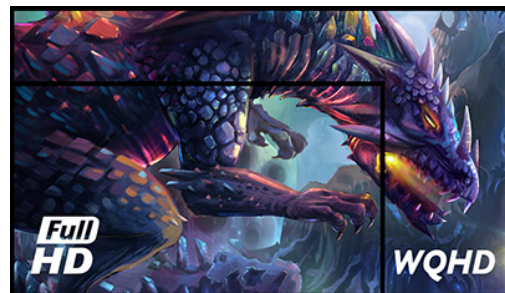

WQHD

With the 2560x1440 WQHD resolution offering 77% more on-screen space than a standard 1920x1080 full HD monitor, nothing skips your attention.