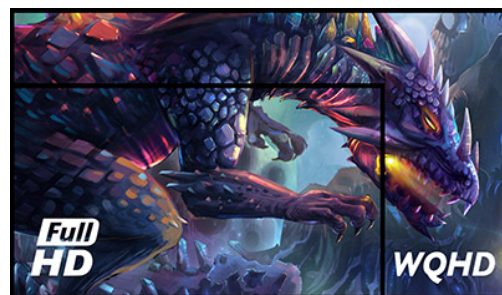

A Fast (gyors) IPS paneltechnológia nemcsak nagyon élethű, élénk csatateri jeleneteket megjelenítését garantálja kiemelkedő színpontossággal, hanem rendkívül gyors 0.2 ms-os mozgókép-válaszidőt (MPRT) is biztosít.