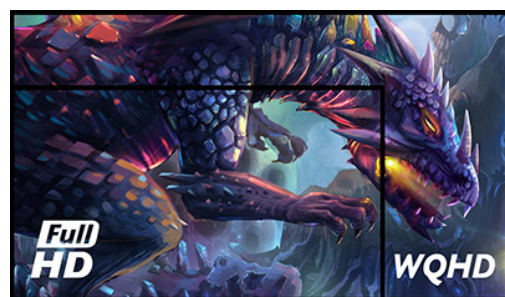

Unleash your full gaming potential with the Fast IPS GB2770QSU Red Eagle

Gain the competitive edge you need to unlock your full gaming potential with the 27" GB2770QSU monitor with WQHD (2560x1440) resolution. Featuring an ultra-fast 0.2ms MPRT and a 180Hz refresh rate, this monitor ensures smooth gameplay. Armed with Adaptive Sync you can make split second decisions and forget about ghosting effects or smearing issues. The ability to adjust brightness and the dark shades with the Black Tuner delivers greater viewing performance in shadowed areas and the IPS panel technology guarantees superb image quality. Additionally, the monitor is equipped with an ergonomic 150mm height adjustable stand, allowing you to customize the monitor to your preferences.

WQHD

With the 2560x1440 WQHD resolution offering 77% more on-screen space than a standard 1920x1080 full HD monitor, nothing skips your attention.

01 DISPLAY CHARACTERISTICS

Diagonal	27", 68.6cm
Panel	Fast IPS
Native resolution	2560 x 1440 @180Hz (3.7 megapixel WQHD, DisplayPort)
Aspect ratio	16:9
Panel brightness	400 cd/m ²
Static contrast	1200:1
Advanced contrast	80M:1
Response time (MPRT)	0.2ms
Viewing zone	horizontal/vertical: 178°/178°, right/left: 89°/89°, up/down: 89°/89°
Colour support	16.7mIn 8bit
Horizontal Sync	30 - 217.4kHz
Viewable area W x H	596.7 x 335.7mm, 20.7 x 11.7"
Pixel pitch	0.233mm
Colour	matte, black