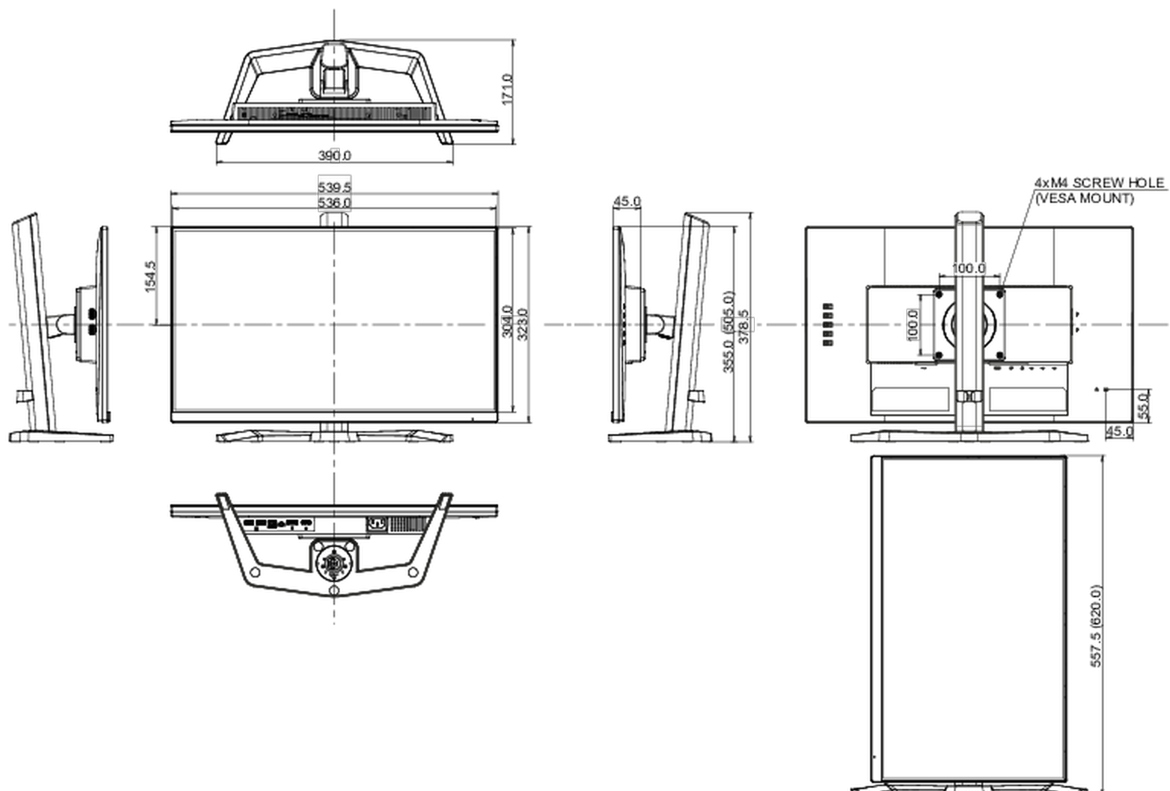

## 08 DIMENSIONS / WEIGHT

Product dimensions W x H x D	539.5 x 505 x 171mm
Box dimensions W x H x D	610 x 398 x 157mm
Weight (without box)	4.5kg
Weight (with box)	6.3kg
EAN code	4948570123926

*All trademarks and registered trademarks acknowledged. E & O E. Specification subject to change without notice. All LCD's comply with ISO-9241-307:2008 in connection with pixel defects.*