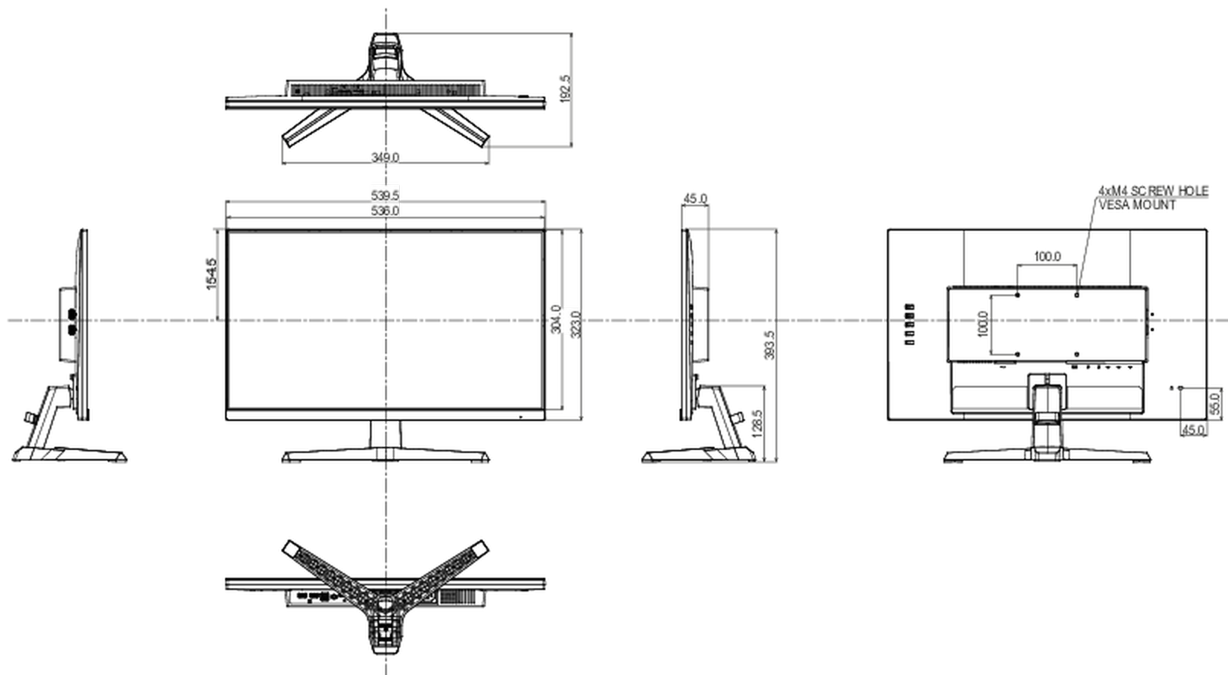

## 08 DIMENZIJE / TEŽINA

Dimenzije proizvoda Š x V x D	539.5 x 393.5 x 192.5mm
Dimenzije kutije Š x V x D	610 x 413 x 126mm
Težina (bez kutije)	3.2kg
Težina (sa kutijom)	4.9kg
EAN kod	4948570123940

All trademarks and registered trademarks acknowledged. E & O E. Specification subject to change without notice. All LCD's comply with ISO-9241-307:2008 in connection with pixel defects.