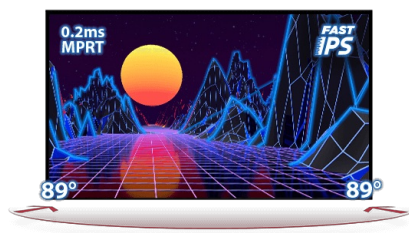

Unleash your full gaming potential with the Fast IPS G2470HSU Red Eagle

Gain the competitive edge you need to unlock your full gaming potential with the 24" G2470HSU monitor. Featuring an ultra-fast 0.2ms MPRT and a 180Hz refresh rate, this monitor ensures smooth gameplay. Armed with Adaptive Sync you can make split second decisions and forget about ghosting effects or smearing issues. The ability to adjust brightness and the dark shades with the Black Tuner delivers greater viewing performance in shadowed areas and the IPS panel technology guarantees superb image quality.

K dispozici také s výškově nastavitelným stojanem : [G-Master GB2470HSU-B6](#)

Fast IPS

The Fast IPS panel technology guarantees not only high-fidelity, vivid battleground scenes displayed with outstanding colour accuracy but provides also an outstanding 0.2ms Moving Picture Response Time (MPRT).

180Hz & 0.2ms MPRT

With 180Hz refresh rate and 0.2ms MPRT response time the force is with you! Make split second decisions and be sure the image on the screen is always sharp and smooth.

01 CHARAKTERISTIKA OBRAZU

Úhlopříčka monitoru	23.8", 60.5cm
Panel	Fast IPS
Nativní rozlišení	1920 x 1080 @180Hz (2.1 megapixel Full HD, DisplayPort)
Formát obrazu	16:9
Jas	300 cd/m ²
Kontrast	1000:1
Pokročilý kontrast	80M:1
Čas reakce (MPRT)	0.2ms
Úhel sledování	horizontální/vertikální: 178°/178°, na parvo/na lefo: 89°/89°, nahoru/dolů: 89°/89°
Barevná podpora	16.7mln 8bit
Horizontalfrequenz	30 - 225kHz
Arbeitsfläche H x B	527 x 296.5mm, 20.7 x 11.7"
Velikost bodů	0.275mm
Barva	matná, černá