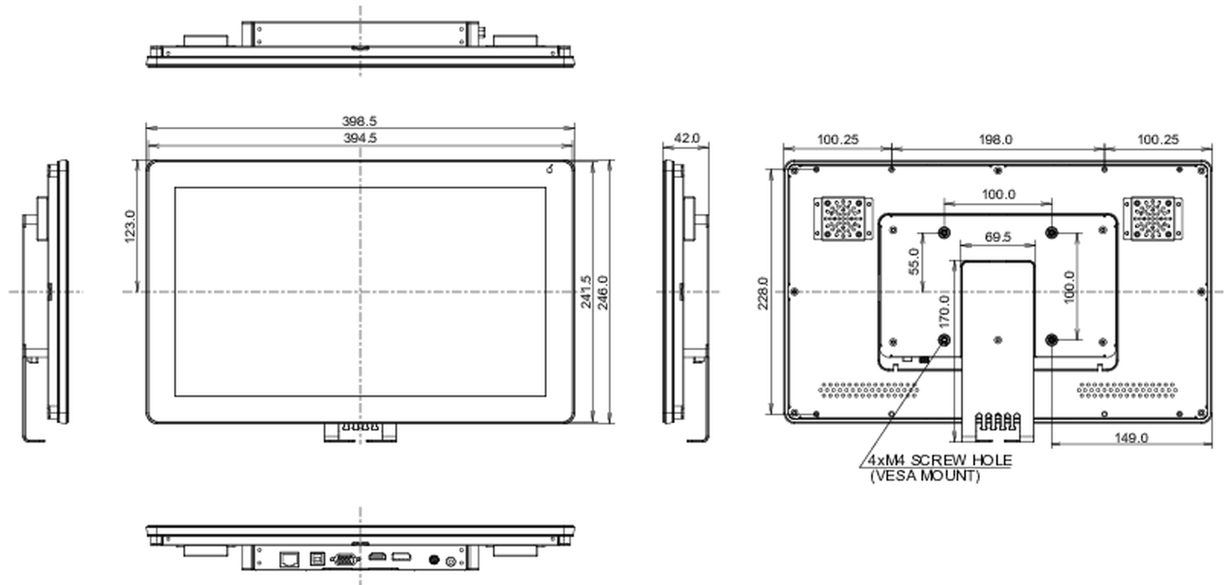

10 DIMENZIJE / TEŽINA

Dimenzije proizvoda Š x V x D	398.5 x 246 x 42mm
Dimenzije kutije Š x V x D	485 x 370 x 150mm
Težina (bez kutije)	3kg
Težina (sa kutijom)	4.62kg
EAN kod	4948570123742

All trademarks and registered trademarks acknowledged. E & O E. Specification subject to change without notice. All LCD's comply with ISO-9241-307:2008 in connection with pixel defects.