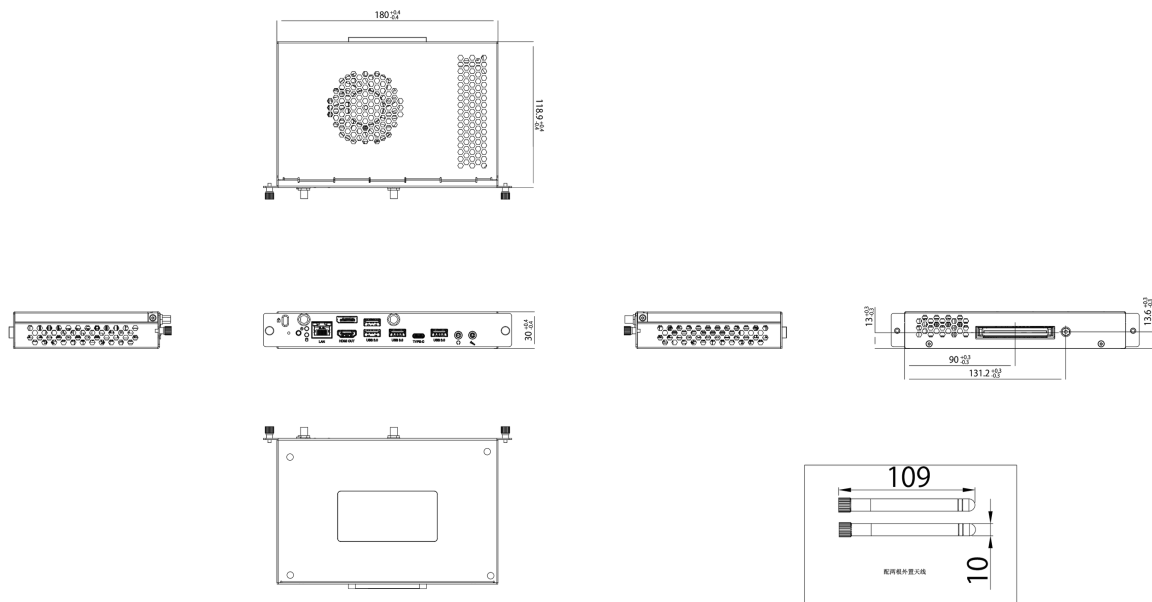

## An Intel® i5 OPS slot PC with Windows® 11 which supports 5K (5120x2160) resolution

This mini OPS PC with Intel® Core™ i5 inside turns your iiyama (interactive) large format display into a stand-alone solution. It comes equipped with a powerful Intel® processor with integrated Ultra HD graphics and a fast SSD drive. No hassle with cables and having to mount a PC at the back of the monitor or on a floor lift. The OPC51204BC-1 is also very quiet with a noise level below 34dB at 100% CPU load at 1 meter distance. Simply slide in the iiyama OPS slot PC and get started right away.

### 01 DEVICE

Type	OPS slot PC
CPU	Intel® Core™ i5-12450H (12th Gen), TPM 2.0 (Trusted Platform Module)
RAM	DDR4 3200MHz 8GB, Max. 32GB
SSD	PCIe 256GB M.2
Graphics	Integrated Intel® UHD Graphics for 12th Gen Intel® Processors
Chipset	Intel®
Sound card	Integrated High Definition 100B Audio Stereo
Network	10/100/1000M Adapter
WiFi	802.11 a/b/g/n/ac/ax (Wifi 6)
Bluetooth	5.2
Operating system	Windows 11 IoT Enterprise
LAN (RJ45)	x1
USB	3.0 x4, 3.2 (Type C) x1 (Not support DP Alt mode)
DisplayPort Out	x1, DP1.4 (Max resolution 3840 x 2160 60Hz)
HDMI Out	x1, HDMI2.0 (Max resolution 3840 x 2160 60Hz)
Microphone In	x1
Audio	1x Аудиовыход

### 03 PA3MEP / BEC

Размер продукта	180 x 119 x 30мм
Размер коробки Ш x В x Г	260 x 192 x 72мм
Вес (без упаковки)	0.60кг
Вес (с упаковкой)	0.957кг
EAN код	4948570033331