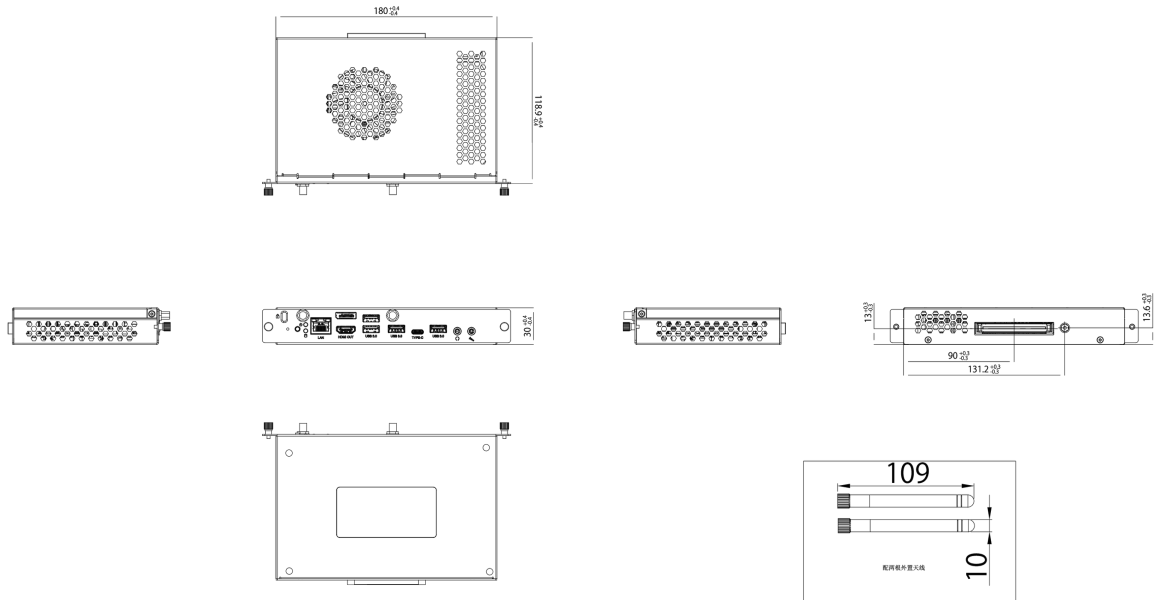

## 04 DIMENSIONS / WEIGHT

Product dimensions L x W x H	180 x 119 x 30mm
Box dimensions W x H x D	260 x 192 x 72mm
Weight (without box)	0.60kg
Weight (with box)	0.957kg
EAN code	4948570033331