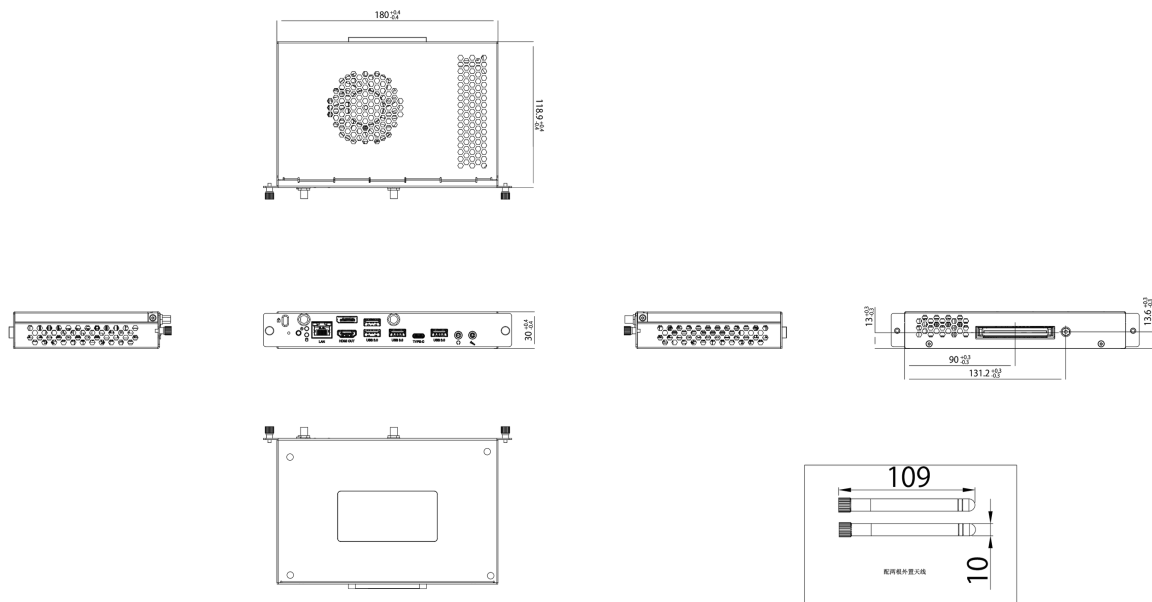

An Intel® i5 OPS slot PC with Windows® 11 which supports 5K (5120x2160) resolution

This mini OPS PC with Intel® Core™ i5 inside turns your iiyama (interactive) large format display into a stand-alone solution. It comes equipped with a powerful Intel® processor with integrated Ultra HD graphics and a fast SSD drive. No hassle with cables and having to mount a PC at the back of the monitor or on a floor lift. The OPC51204BC-1 is also very quiet with a noise level below 34dB at 100% CPU load at 1 meter distance. Simply slide in the iiyama OPS slot PC and get started right away.

01 DEVICE

Type	OPS slot PC
CPU	Intel® Core™ i5-12450H (12th Gen), TPM 2.0 (Trusted Platform Module)
RAM	DDR4 3200MHz 8GB, Max. 32GB
SSD	PCIe 256GB M.2
Graphics	Integrated Intel® UHD Graphics for 12th Gen Intel® Processors
Chipset	Intel®
Sound card	Integrated High Definition 100B Audio Stereo
Network	10/100/1000M Adapter
WiFi	802.11 a/b/g/n/ac/ax (Wifi 6)
Bluetooth	5.2
Operating system	Windows 11 IoT Enterprise
LAN (RJ45)	x1
USB	3.0 x4, 3.2 (Type C) x1 (Not support DP Alt mode)
DisplayPort Out	x1, DP1.4 (Max resolution 3840 x 2160 60Hz)
HDMI Out	x1, HDMI2.0 (Max resolution 3840 x 2160 60Hz)
Microphone In	x1
Audio	1x Аудиовыход

02 POWER-MANAGEMENT

Потребляемая мощность 80.7W стандарт, 2.9W ожидание

03 PA3MEP / BEC

Размер продукта	180 x 119 x 30мм
Размер коробки Ш x В x Г	260 x 192 x 72мм
Вес (без упаковки)	0.60кг
Вес (с упаковкой)	0.957кг
EAN код	4948570033331