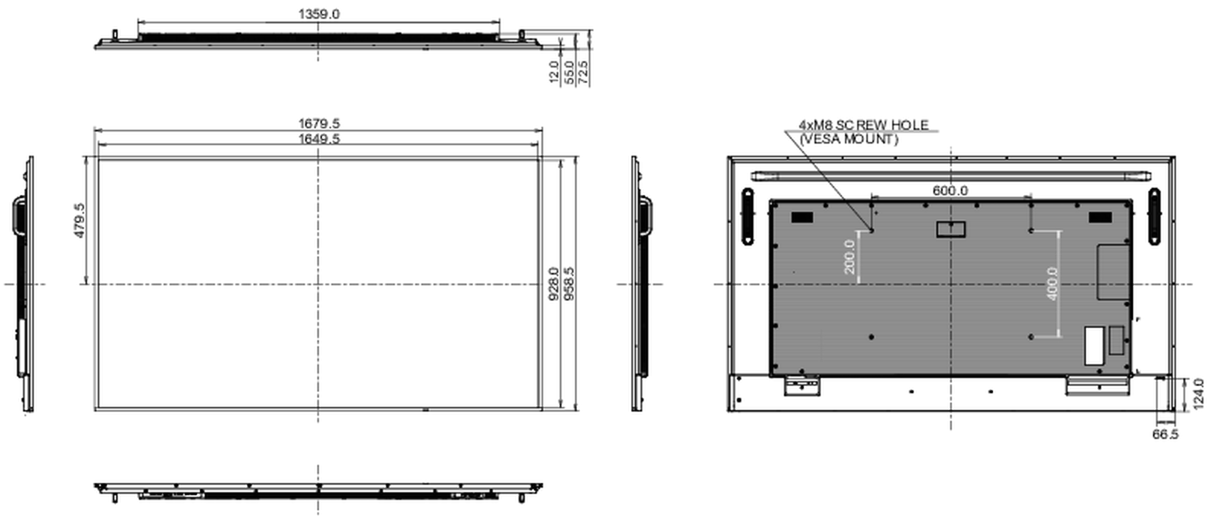

CE, TÜV-Bauart, RoHS podrška, ErP, WEEE, REACH, UKCA

Klasa energetske efikasnosti (Regulation (EU) 2017/1369)

E

09 DIMENZIJE / TEŽINA

Dimenzije proizvoda Š x V x D

1679.5 x 958.5 x 55mm

Dimenzije kutije Š x V x D

1883 x 1140 x 186mm

Težina (bez kutije)

29kg

Težina (sa kutijom)

40.5kg

EAN kod

4948570123599

All trademarks and registered trademarks acknowledged. E & O E. Specification subject to change without notice. All LCD's comply with ISO-9241-307:2008 in connection with pixel defects.