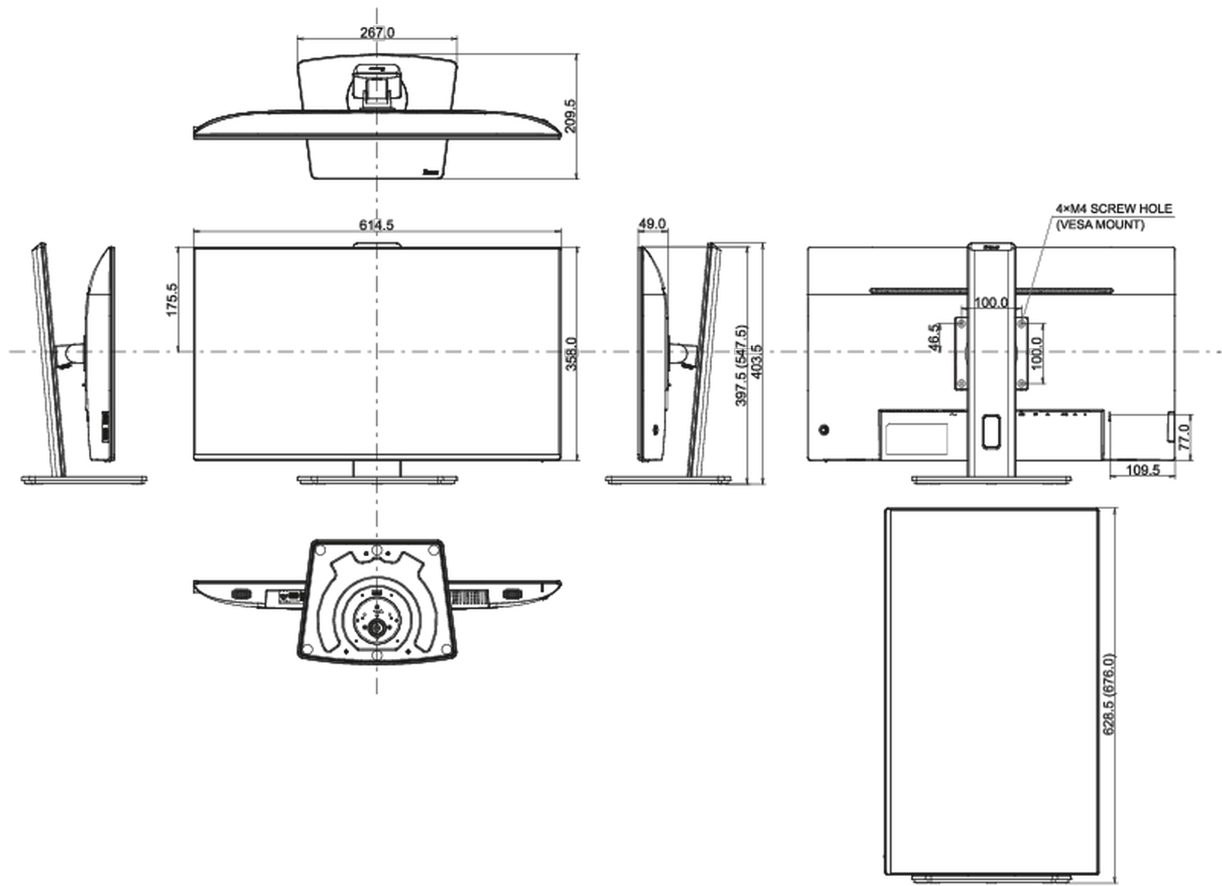

All trademarks and registered trademarks acknowledged. E & O E. Specification subject to change without notice. All LCD's comply with ISO-9241-307:2008 in connection with pixel defects.

© IYAMA CORPORATION. ALL RIGHTS RESERVED