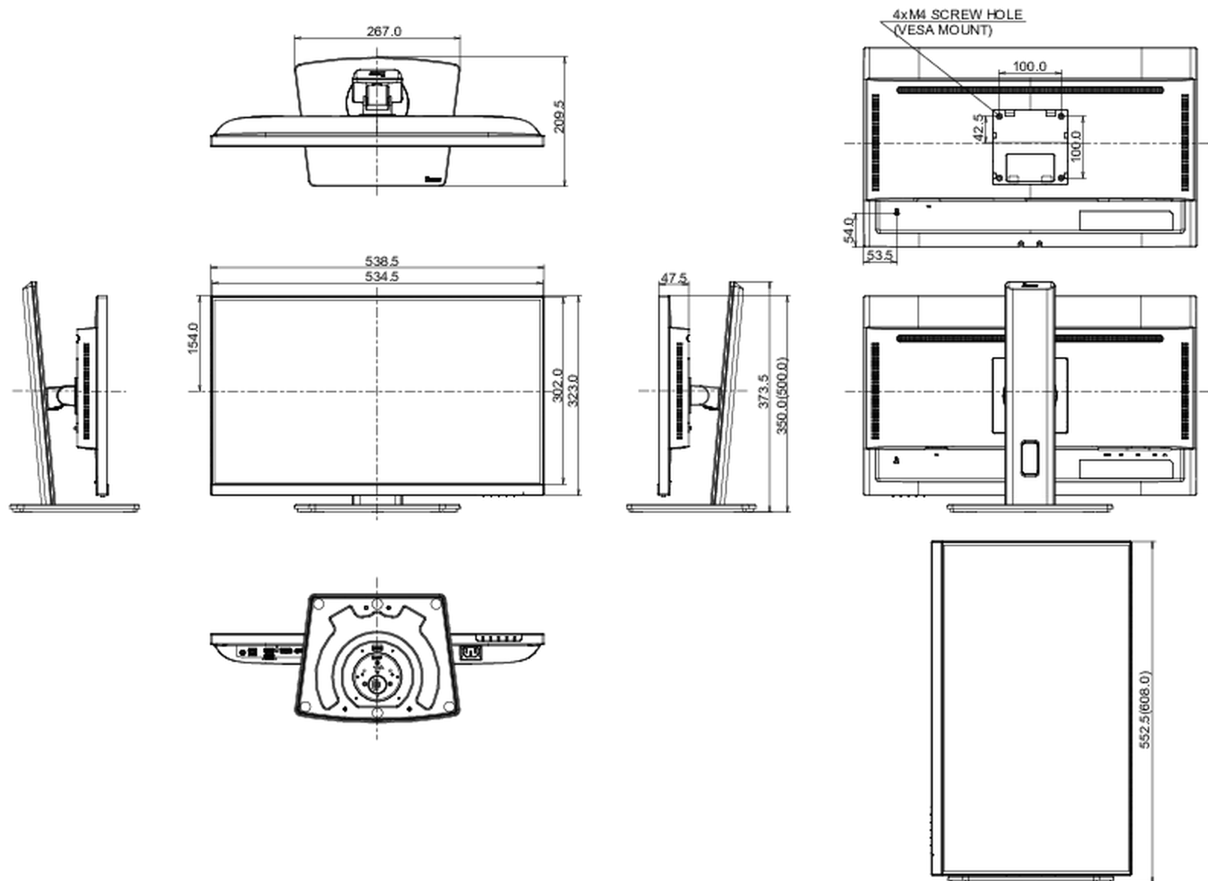

Dimenzije proizvoda Š x V x D

538.5 x 350 (500) x 209.5mm

Dimenzije kutije Š x V x D

685 x 405 x 126mm

EAN kod

4948570124145

All trademarks and registered trademarks acknowledged. E & O E. Specification subject to change without notice. All LCD's comply with ISO-9241-307:2008 in connection with pixel defects.