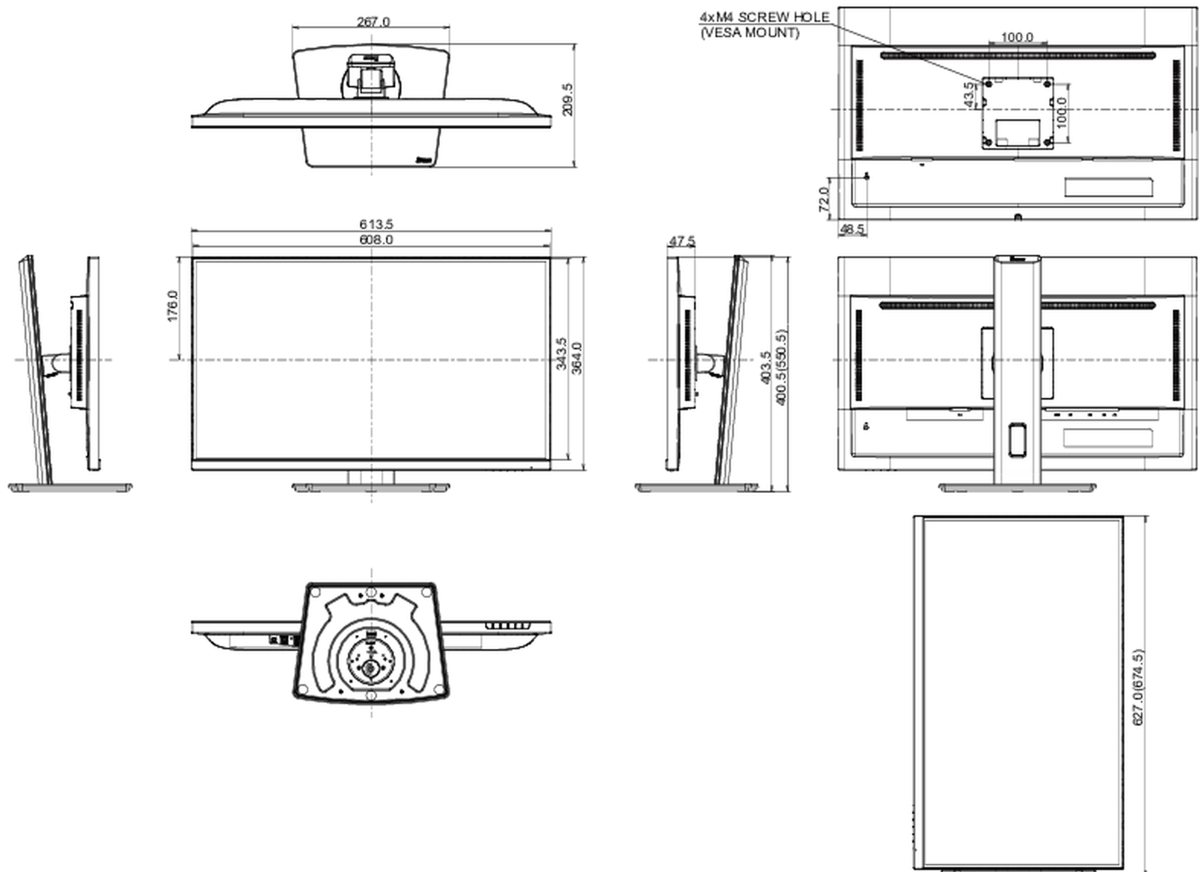

## 08 MÉRETEK / SÚLY

Termék méretei Sz x H x M

613.5 x 400.5 (550.5) x 209.5mm

Doboz méretei Sz x H x M

679 x 427 x 130mm

EAN kód

4948570124183

*All trademarks and registered trademarks acknowledged. E & O E. Specification subject to change without notice. All LCD's comply with ISO-9241-307:2008 in connection with pixel defects.*