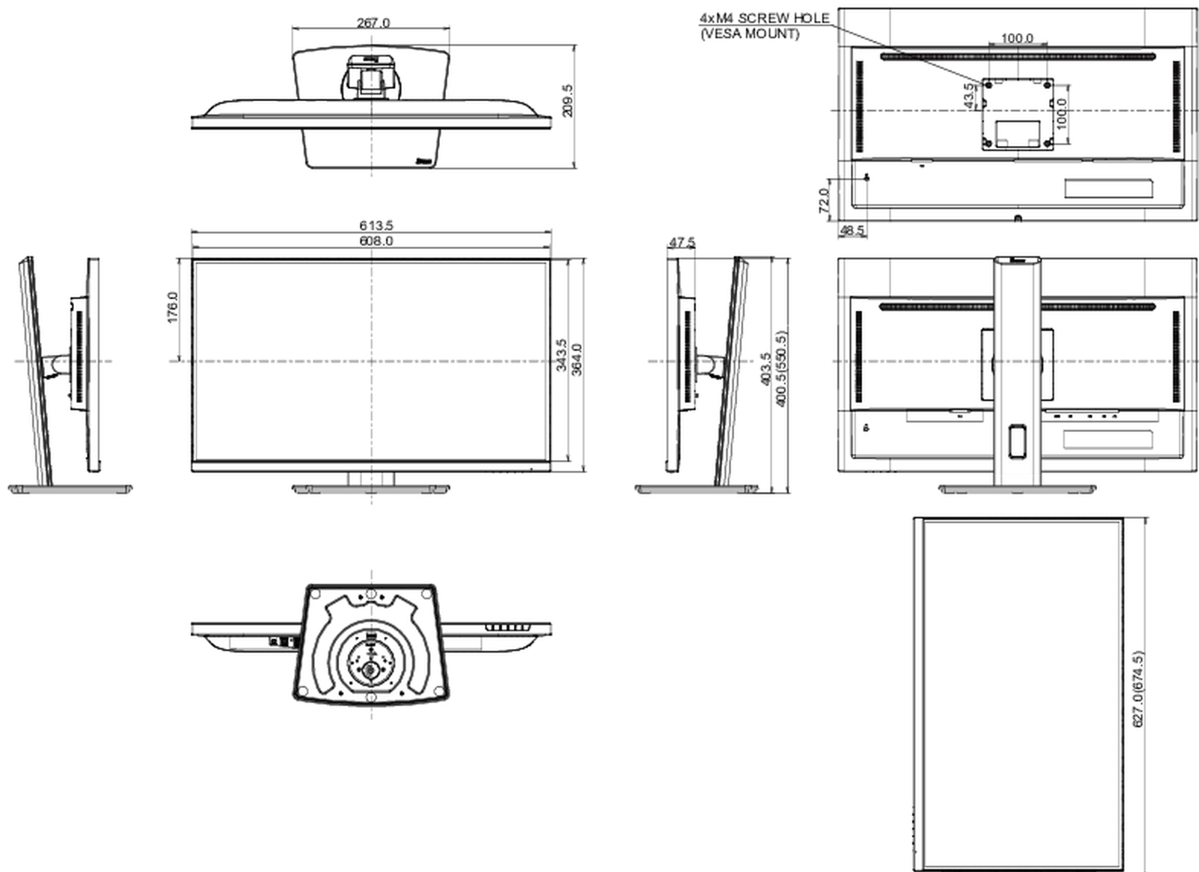

01 DISPLAY CHARACTERISTICS

Design	3-side borderless
Diagonal	27", 68.5cm
Panel	IPS Panel Technology LED, matte finish
Native resolution	2560 x 1440 @100Hz (3.7 megapixel QHD)
Aspect ratio	16:9
Panel brightness	250 cd/m ²
Static contrast	1300:1
Advanced contrast	80M:1
Response time (MPRT)	1ms
Viewing zone	horizontal/vertical: 178°/178°, right/left: 89°/89°, up/down: 89°/89°
Colour support	16.7mIn (sRGB: 99%; NTSC: 72%)
Horizontal Sync	30 - 150kHz
Viewable area W x H	596.7 x 335.7mm, 23.5 x 13.2"
Pixel pitch	0.233mm
Colour	matte, black

04 MECHANICAL

Display position adjustments	height, swivel, tilt, pivot (rotation both sides)
Height adjustment	150mm
Rotation (PIVOT function)	90°
Swivel stand	90°; 45° left; 45° right
Tilt angle	23° up; 5° down
VESA mounting	100 x 100mm

Cable management system yes

05 ACCESSORIES INCLUDED

Cables	power, USB, HDMI, DP
Other	quick start guide, safety guide

06 POWER MANAGEMENT

Power supply unit	internal
Power supply	AC 100 - 240V, 50/60Hz
Power usage	22W typical, 0.5W stand by, 0.3W off mode

08 DIMENSIONS / WEIGHT

Product dimensions W x H x D	613.5 x 400.5 (550.5) x 209.5mm
Box dimensions W x H x D	679 x 427 x 130mm
EAN code	4948570124183

All trademarks and registered trademarks acknowledged. E & O E. Specification subject to change without notice. All LCD's comply with ISO-9241-307:2008 in connection with pixel defects.