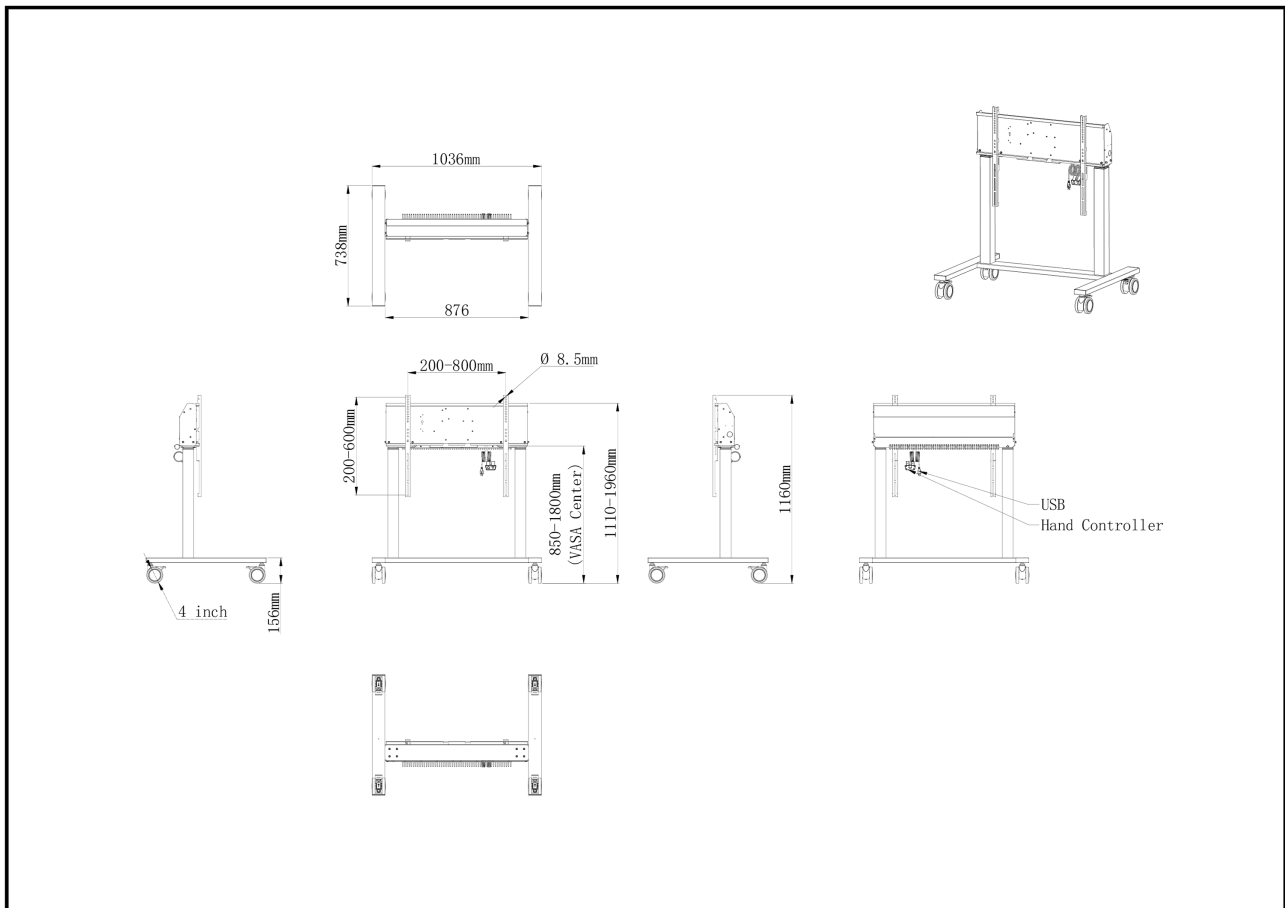

Double column electric floor lift on wheels for monitors up to 98"

An anti-collision electric trolley for large format displays up to VESA 800x600mm. This product is unique because of its screen flexibility and installation ease, within just five steps the product is installed and ready for use in any meeting area.

This mobile stand with electrical 950mm height adjustment provides a continuous and silent adjustment, controlled directly from a compatible iiyama TE SERIES display or with the attached control pad. The 4-inch muting castor omni directional wheels make it easy and save to move the car around. The integrated screen bracket supports most VESA patterns, making this floor lift suitable for every display up to 98" with a max. weight of 120kg.

*To mount a 105" display you need the additional mounting kit [MD-ADAP001](#)

01 TECHNICAL SPECIFICATION

Typ	Black, 1.8m
Počet obrazovek	1
Velikost obrazovky	55" - 105"
Regulace výšky	950mm, Centre of the screen is 850 - 1800mm
Max weight capacity	120kg / монитор
VESA maximum	800 x 600mm
Extra	For screens up to 98" (105" needs additional mounting kit - MD-ADAP001), cable management, customized cables (Power, USB, Control pad)

02 РАЗМЕР / ВЕС

Размер продукта Ш x В x Г 1036 x 850 to 1800 x 738мм

Размер коробки Ш x В x Г 1132 x 182 x 754мм

Вес (без упаковки) 40.9кг

Вес (с упаковкой) 43.5кг

ЕАН код 4948570033270

03 СОПУТСТВУЮЩАЯ ИНФОРМАЦИЯ