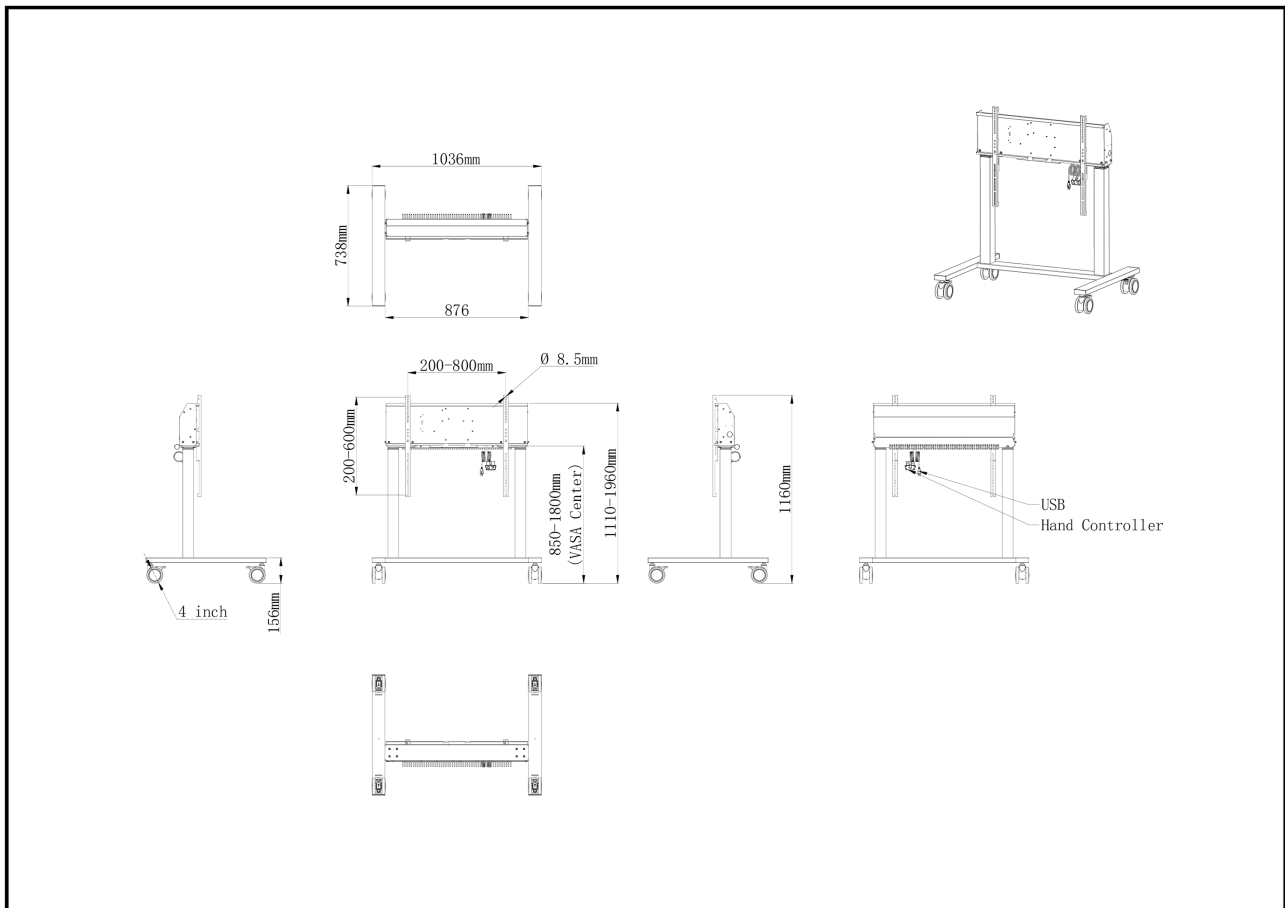

Double column electric floor lift on wheels for monitors up to 98"

An anti-collision electric trolley for large format displays up to VESA 800x600mm. This product is unique because of its screen flexibility and installation ease, within just five steps the product is installed and ready for use in any meeting area.

This mobile stand with electrical 950mm height adjustment provides a continuous and silent adjustment, controlled directly from a compatible iiyama TE SERIES display or with the attached control pad. The 4-inch muting castor omni directional wheels make it easy and save to move the car around. The integrated screen bracket supports most VESA patterns, making this floor lift suitable for every display up to 98" with a max. weight of 120kg.

*To mount a 105" display you need the additional mounting kit [MD-ADAP001](#)

01 TECHNIKAI PARAMÉTEREK

Típus	Black, 1.8m
Képernyők száma	1
Képernyő mérete	55" - 105"
Magasság beállítása	950mm, Centre of the screen is 850 - 1800mm
Maximális teherbírás	120kg / monitor
VESA maximum	800 x 600mm
Extra	For screens up to 98" (105" needs additional mounting kit - MD-ADAP001), cable management, customized cables (Power, USB, Control pad)

02 MÉRETEK / SÚLY

Termék méretei Sz x H x M 1036 x 850 to 1800 x 738mm

Doboz mértéi Sz x H x M 1132 x 182 x 754mm

Súly (doboz nélkül) 40.9kg

Súly (dobozzal) 43.5kg

EAN kód 4948570033270

03 KAPCSOLÓDÓ INFORMÁCIÓK