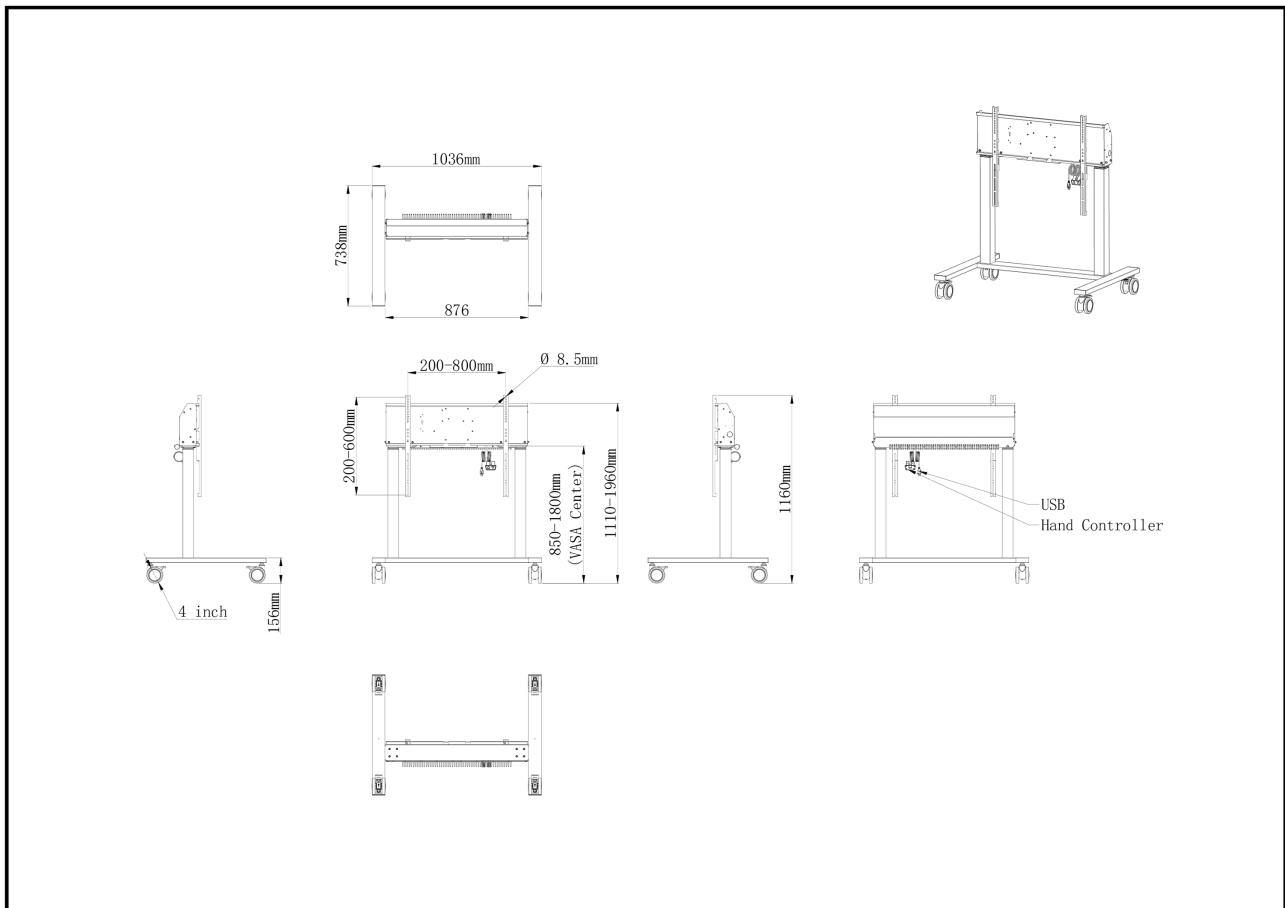

Double column electric floor lift on wheels for monitors up to 98"

An anti-collision electric trolley for large format displays up to VESA 800x600mm. This product is unique because of its screen flexibility and installation ease, within just five steps the product is installed and ready for use in any meeting area.

This mobile stand with electrical 950mm height adjustment provides a continuous and silent adjustment, controlled directly from a compatible iiyama TE SERIES display or with the attached control pad. The 4-inch muting castor omni directional wheels make it easy and save to move the car around. The integrated screen bracket supports most VESA patterns, making this floor lift suitable for every display up to 98" with a max. weight of 120kg.

*To mount a 105" display you need the additional mounting kit [MD-ADAP001](#)

01 SPECIFIKACE

Type	Black, 1.8m
Number of screens	1
Screen size	55" - 105"
Height adjustment	950mm, Centre of the screen is 850 - 1800mm
Váha max.	120kg / monitor
VESA maximum	800 x 600mm
Extra	For screens up to 98" (105" needs additional mounting kit - MD-ADAP001), cable management, customized cables (Power, USB, Control pad)

02 ROZMĚRY / HMOTNOST

Rozměry výrobku Š x V x D	1036 x 850 to 1800 x 738mm
Rozměry balení Š x V x D	1132 x 182 x 754mm
Váha (bez balení)	40.9kg
Váha (s balením)	43.5kg
EAN code	4948570033270

03 SOUVÍSEJÍCÍ INFORMACE