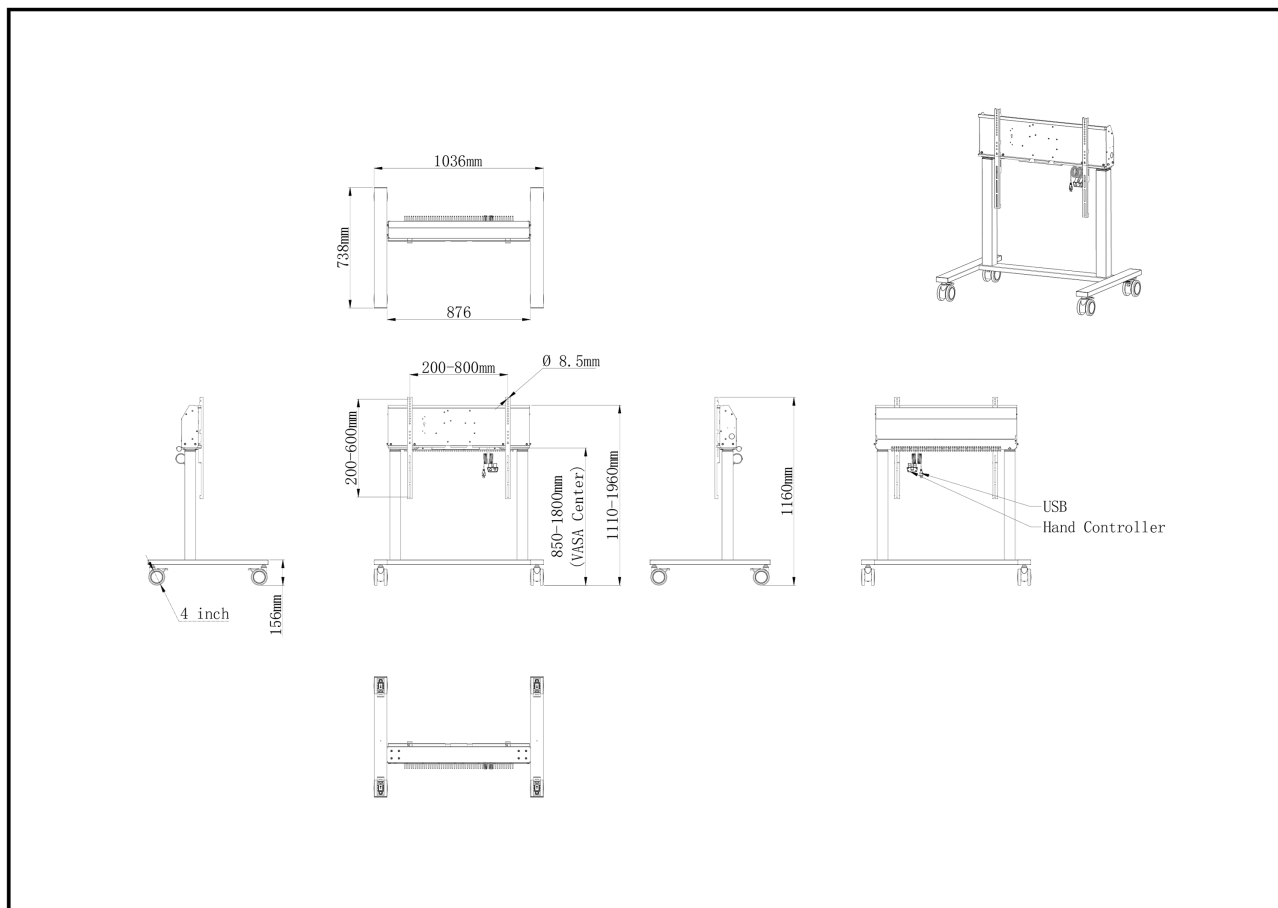

Double column electric floor lift on wheels for monitors up to 98"

An anti-collision electric trolley for large format displays up to VESA 800x600mm. This product is unique because of its screen flexibility and installation ease, within just five steps the product is installed and ready for use in any meeting area.

This mobile stand with electrical 950mm height adjustment provides a continuous and silent adjustment, controlled directly from a compatible iiyama TE SERIES display or with the attached control pad. The 4-inch muting castor omni directional wheels make it easy and save to move the car around. The integrated screen bracket supports most VESA patterns, making this floor lift suitable for every display up to 98" with a max. weight of 120kg.

*To mount a 105" display you need the additional mounting kit [MD-ADAP001](#)

01 SPECIFIKACE

Type	Black, 1.8m
Number of screens	1
Screen size	55" - 105"
Height adjustment	950mm, Centre of the screen is 850 - 1800mm
Váha max.	120kg / monitor
VESA maximum	800 x 600mm
Extra	For screens up to 98" (105" needs additional mounting kit - MD-ADAP001), cable management, customized cables (Power, USB, Control pad)

02 ROZMĚRY / HMOTNOST

Rozměry výrobku Š x V x D	1036 x 850 to 1800 x 738mm
Rozměry balení Š x V x D	1132 x 182 x 754mm
Váha (bez balení)	40.9kg
Váha (s balením)	43.5kg
EAN code	4948570033270

03 SOUVÍSEJÍCÍ INFORMACE