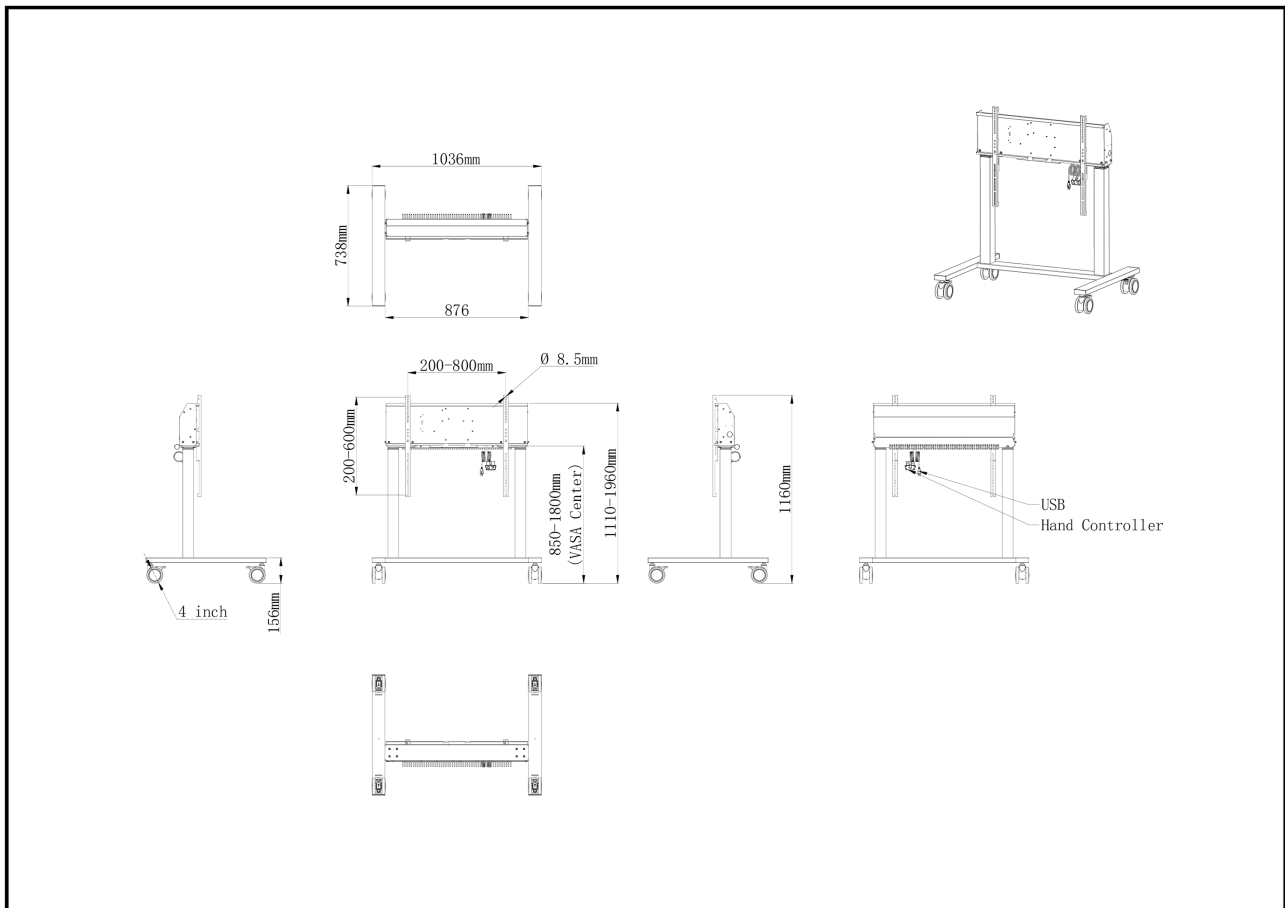

Double column electric floor lift on wheels for monitors up to 98" (up to 105" with a mounting kit)

An anti-collision electric trolley for large format displays up to VESA 800x600mm. This product is unique because of its screen flexibility and installation ease, within just five steps the product is installed and ready for use in any meeting area.

This mobile stand with electrical 950mm height adjustment provides a continuous and silent adjustment, controlled directly from a compatible iiyama TE SERIES display or with the attached control pad. The 4-inch muting castor omni directional wheels make it easy and save to move the car around. The integrated screen bracket supports most VESA patterns, making this floor lift suitable for every display up to 98" with a max. weight of 120kg.

*To mount a 105" display you need the additional mounting kit MD-ADAP001

01 TECHNICAL SPECIFICATION

Type	Black, 1.8m
Number of screens	1
Screen size	55" - 105"
Height adjustment	950mm, Centre of the screen is 850 - 1800mm
Max weight capacity	120kg / монитор
VESA maximum	800 x 600mm
Extra	For screens up to 98" (105" needs additional mounting kit - MD-ADAP001), cable management, customized cables (Power, USB, Control pad)

02 РАЗМЕР / ВЕС

Размер продукта Ш x В x Г	1036 x 850 to 1800 x 738мм
Размер коробки Ш x В x Г	1132 x 182 x 754мм
Вес (без упаковки)	40.9кг
Вес (с упаковкой)	43.5кг
EAN код	4948570033270

03 СОПУТСТВУЮЩАЯ ИНФОРМАЦИЯ