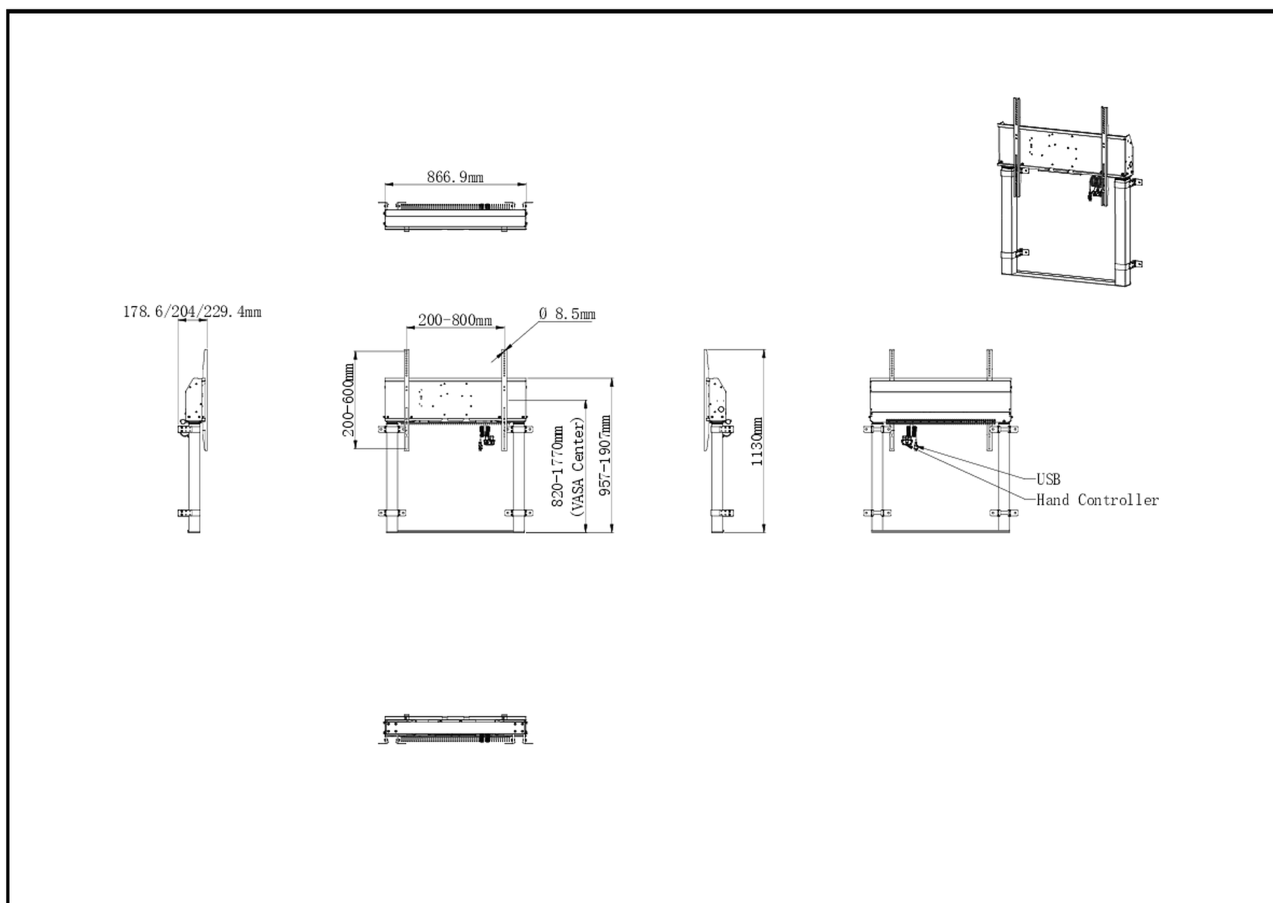

Single column electric floor lift for monitors up to 98"

This fixed on-floor and wall single-column electric lift stand is a perfect solution for 55"-98" displays. It's suitable with screens up to VESA 800x600mm and up to 120kg. Equipped with an easy mount, based on "pull and release" brackets and a wired remote, it is a perfect solution for displays placed in classrooms or conference rooms.

This column is a perfect match for the iiyama TE12, TE14 and TE18 SERIES iLFDs allowing users to control the height from the screen itself. With the option to save 2 height level pre-sets, different users can quickly adjust the screen position to their needs. The 4-inch muting castor omni directional wheels make it easy and save to move the car around.

*To mount a 105" display you need the additional mounting kit [MD-ADAP001](#)

01 TECHNIKAI PARAMÉTEREK

Típus	White, 1.8m
Képernyők száma	1
Képernyő mérete	55" - 105"
Magasság beállítása	950mm, Centre of the screen is 812 - 1762mm
Maximális teherbírás	120kg / monitor
VESA maximum	800 x 600mm
Extra	For screens up to 98" (105" needs additional mounting kit - MD-ADAP001), cable management, customized cables (Power, USB, Control pad)

02 MÉRETEK / SÚLY

Termék méretei Sz x H x M	886.9 x 1770 x 178.6229.4mm
Doboz méretei Sz x H x M	1132 x 182 x 754mm
Súly (doboz nélkül)	35.4kg
Súly (dobozzal)	38kg
EAN kód	4948570033263

03 KAPCSOLÓDÓ INFORMÁCIÓK