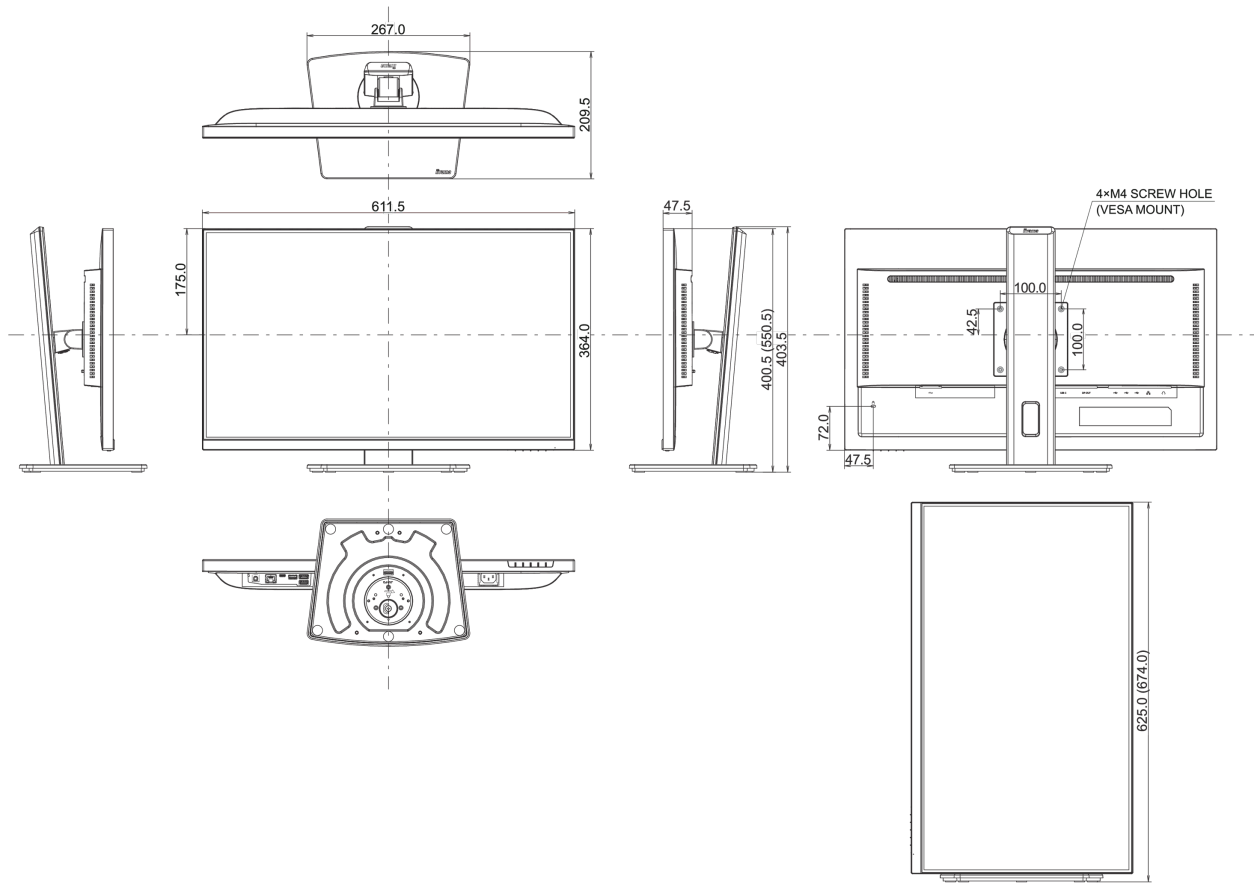

## 04 MECHANICAL

<b>Display position adjustments</b>	height, swivel, tilt, pivot (rotation both sides)
<b>Height adjustment</b>	150mm

<b>Rotation (PIVOT function)</b>	90°
<b>Swivel stand</b>	90°; 45 ° left; 45° right
<b>Tilt angle</b>	23° up; 5° down
<b>VESA mounting</b>	100 x 100mm
<b>Cable management system</b>	yes

## 08 DIMENSIONS / WEIGHT

<b>Product dimensions W x H x D</b>	611.5 x 400.5 (550.5) x 209.5mm
<b>Box dimensions W x H x D</b>	679 x 427 x 130mm
<b>Weight (without box)</b>	6kg
<b>Weight (with box)</b>	8.6kg
<b>EAN code</b>	4948570123247